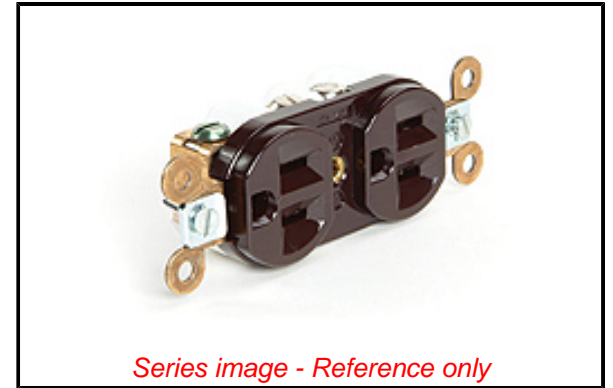

PLEASE CHECK WWW.MOLEX.COM FOR LATEST PART INFORMATION

Part Number: [1301480083](#)
Status: **Active**
Overview: [Heavy-Duty Industrial Wiring Devices](#)
Description: Safeway Duplex Heavy - Duty Spec - Grade Receptacle, 2 Pole/3 Wire, NEMA 5-15, 125V, Brown

Physical

Flange No
 Flip Lid No
 Gender Female
 Length N/A
 Locking Blade No
 Net Weight 84.821/g
 Poles 2-pole/3-wire

Electrical

Cord Type N/A
 Current - Maximum per Contact 15.0A
 GFCI No
 Lighted Connector No
 Voltage - Maximum 125V

Material Info

Engineering Number 5262DW

Reference - Drawing Numbers

Sales Drawing 1301480075-000

Series image - Reference only

EU ELV

Not Reviewed

EU RoHS