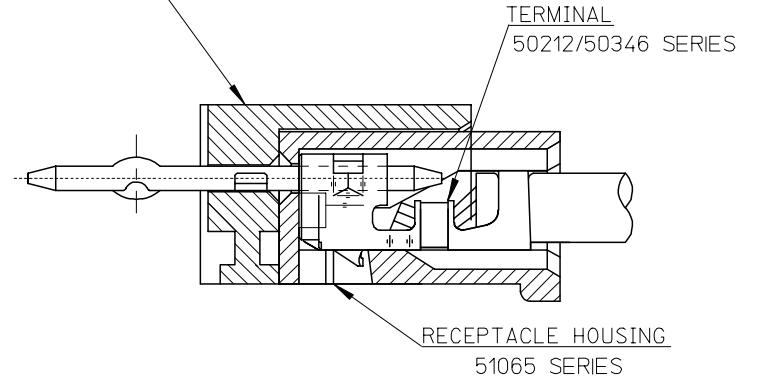

10 9 8 7 6 5 4 3 2 1

F

HEADER HOUSING ASSEMBLY  
53254SERIES

51065シリーズ/53254シリーズ 嵌合状態図 参考  
51065 SERIES/53254 SERIES MATED DRAWING (REF.)

HEADER HOUSING ASSEMBLY  
53253SERIES

51065シリーズ/53253シリーズ 嵌合状態図 参考  
51065 SERIES/53253 SERIES MATED DRAWING (REF.)

E

D

C

B

A

ターミナル装着状態図  
TERMINAL ASS'Y DWG.

RELEASED EC NO: J2008-2041 DRWN: AOYAGI 2007/11/21 CHKD: THARUYAMA 2007/11/22 APPR: NUKITA 2007/11/22	GENERAL TOLERANCES (UNLESS SPECIFIED)		DIMENSION STYLE MM ONLY	SCALE 10:1	DESIGN UNITS METRIC	THIRD ANGLE PROJECTION
	10 UNDER	± 0.2	DRAWN BY Y. AOYAGI	DATE 2007/11/13	TITLE NEW 2.0 W/B CONN. 51065/53253OR51065/53254	
	10 OVER 30 UNDER	± 0.25	CHECKED BY N. UKITA	DATE 2007/11/13	MOLEX INCORPORATED	
	30 OVER	± 0.3	APPROVED BY N. UKITA	DATE 2007/11/13	DOCUMENT NO. SD-51065-006	SHEET NO. 1 OF 1
	ANGULAR	± 1 °	MATERIAL NO. SEE TABLE			
0	DRAFT WHERE APPLICABLE MUST REMAIN WITHIN DIMENSIONS		SIZE A3	THIS DRAWING CONTAINS INFORMATION THAT IS PROPRIETARY TO MOLEX INCORPORATED AND SHOULD NOT BE USED WITHOUT WRITTEN PERMISSION		