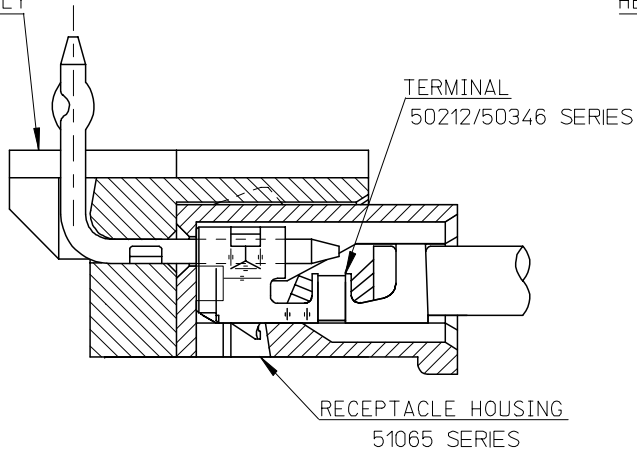

10 9 8 7 6 5 4 3 2 1

F

HEADER HOUSING ASSEMBLY  
53254SERIES

51065シリーズ/53254シリーズ 嵌合状態図 参考  
51065 SERIES/53254 SERIES MATED DRAWING (REF.)

HEADER HOUSING ASSEMBLY  
53253SERIES

51065シリーズ/53253シリーズ 嵌合状態図 参考  
51065 SERIES/53253 SERIES MATED DRAWING (REF.)

E

D

C

B

A

ターミナル装着状態図  
TERMINAL ASS'Y DWG.

RELEASED EC NO: J2008-2041 DRWN: AOYAGI 2007/11/21 CHKD: THARUYAMA 2007/11/22 APPR: NUKITA 2007/11/22	GENERAL TOLERANCES (UNLESS SPECIFIED)		DIMENSION STYLE MM ONLY	SCALE 10:1	DESIGN UNITS METRIC	THIRD ANGLE PROJECTION
	10 UNDER	± 0.2	DRAWN BY Y. AOYAGI	DATE 2007/11/13	TITLE NEW 2.0 W/B CONN. 51065/53253OR51065/53254	
	10 OVER 30 UNDER	± 0.25	CHECKED BY N. UKITA	DATE 2007/11/13	MOLEX INCORPORATED	
	30 OVER	± 0.3	APPROVED BY N. UKITA	DATE 2007/11/13	DOCUMENT NO. SD-51065-006	SHEET NO. 1 OF 1
	ANGULAR	± 1 °	MATERIAL NO. SEE TABLE			
0	DRAFT WHERE APPLICABLE MUST REMAIN WITHIN DIMENSIONS		SIZE A3	THIS DRAWING CONTAINS INFORMATION THAT IS PROPRIETARY TO MOLEX INCORPORATED AND SHOULD NOT BE USED WITHOUT WRITTEN PERMISSION		