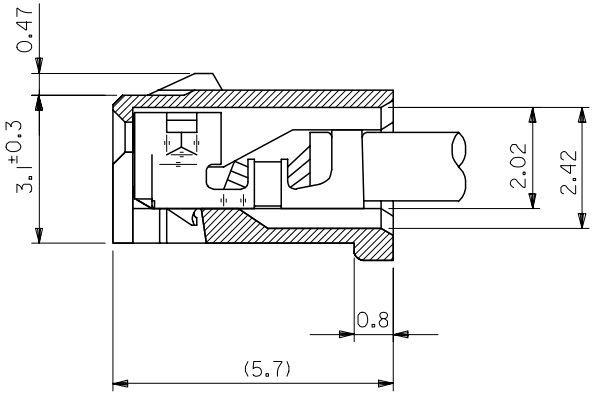

10 9 8 7 6 5 4 3 2 1

F

HEADER HOUSING ASSEMBLY  
53254SERIES

51065シリーズ/53254シリーズ 嵌合状態図 参考  
51065 SERIES/53254 SERIES MATED DRAWING (REF.)

HEADER HOUSING ASSEMBLY  
53253SERIES

51065シリーズ/53253シリーズ 嵌合状態図 参考  
51065 SERIES/53253 SERIES MATED DRAWING (REF.)

E

D

C

B

A

ターミナル装着状態図  
TERMINAL ASS'Y DWG.

RELEASED EC NO: J2008-2041 DRWN: AOYAGI 2007/11/21 CHKD: THARUYAMA 2007/11/22 APPR: NUKITA 2007/11/22	GENERAL TOLERANCES (UNLESS SPECIFIED)		DIMENSION STYLE MM ONLY	SCALE 10:1	DESIGN UNITS METRIC	THIRD ANGLE PROJECTION
	10 UNDER	± 0.2	DRAWN BY Y. AOYAGI	DATE 2007/11/13	TITLE NEW 2.0 W/B CONN. 51065/53253OR51065/53254	
	10 OVER 30 UNDER	± 0.25	CHECKED BY N. UKITA	DATE 2007/11/13	MOLEX INCORPORATED	
	30 OVER	± 0.3	APPROVED BY N. UKITA	DATE 2007/11/13	DOCUMENT NO. SD-51065-006	SHEET NO. 1 OF 1
	ANGULAR	± 1 °	MATERIAL NO. SEE TABLE			
0	DRAFT WHERE APPLICABLE MUST REMAIN WITHIN DIMENSIONS		SIZE A3	THIS DRAWING CONTAINS INFORMATION THAT IS PROPRIETARY TO MOLEX INCORPORATED AND SHOULD NOT BE USED WITHOUT WRITTEN PERMISSION		