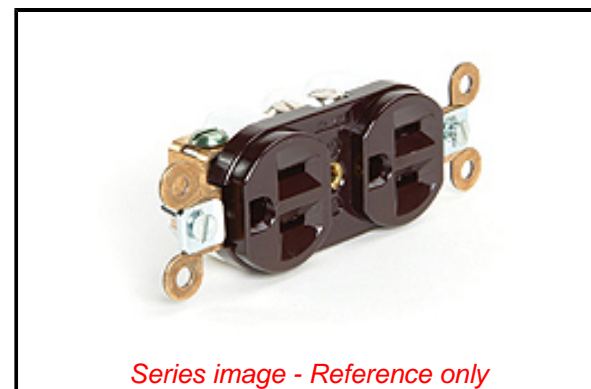

PLEASE CHECK WWW.MOLEX.COM FOR LATEST PART INFORMATION

Part Number: [1301480097](#)
Status: **Active**
Overview: [Heavy-Duty Industrial Wiring Devices](#)
Description: Safeway Duplex Heavy Duty Grade Receptacle, 2 Pole/3 Wire, NEMA 5-20, 125V, Brown

Documents:

[RoHS Certificate of Compliance (PDF)](#)   [Product Literature (PDF)](#)

Agency Certification

UL   E46237

General

Product Family   [Wiring Devices](#)
Series   [130148](#)
IP Rating   N/A
NEMA Configuration   NEMA 5-20
Overview   [Heavy-Duty Industrial Wiring Devices](#)
Product Name   Safeway
Receptacle Type   Duplex
Specialty   N/A
Type   Receptacle
UPC   78678871874

Physical

Flange   No
Flip Lid   No
Gender   Female
Length   N/A
Locking Blade   No
Poles   2-pole/3-wire

Electrical

Cord Type   N/A
Current - Maximum per Contact   20.0A
GFCI   No
Lighted Connector   No
Voltage - Maximum   125V

Material Info

Engineering Number   5362DW

Series image - Reference only

EU ELV

Not Reviewed

EU RoHS

Not Reviewed

REACH SVHC

Not Reviewed

Halogen-Free

Status

Not Reviewed

For more information, please visit [Contact US](#)

China ROHS

Not Reviewed

ELV

Not Reviewed

RoHS Phthalates

Not Reviewed

Search Parts in this Series

[130148 Series](#)

PLEASE CHECK WWW.MOLEX.COM FOR LATEST PART INFORMATION