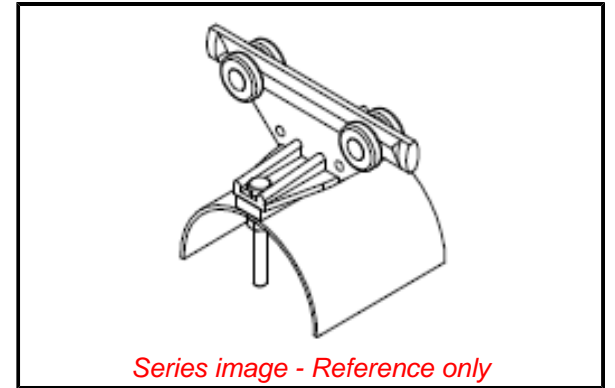

PLEASE CHECK WWW.MOLEX.COM FOR LATEST PART INFORMATION

Part Number: [1301180026](#)
Status: **Active**
Overview: [Aero-Motive Box-Track Festoon Systems](#)
Description: Box Track, Festoon Intermediate Car - 5414

Documents:

[RoHS Certificate of Compliance (PDF)](#)

General

Product Family	Festoons
Series	130118
Cable Height - Maximum	19.05mm (.750")
Cable Width - Maximum	98.00mm (3.858")
Combined Cable Weight-Max./Car	24.95kg (55.0 lb)
Component Type	Car - Intermediate
Depth	89.92mm (3.540")
Duty	Standard - 25kg per Car
Height	144.78mm (5.700")
Length	250.0m (820.0')
Overview	Aero-Motive Box-Track Festoon Systems
Product Name	Aero-Motive
Type	Box Track
UPC	78678863199

Physical

Material - Coating	Zinc
Material - Metal	Galvanized Steel
Material - Wheel	Steel - Sealed Ball Bearing
Net Weight	567.480/g
Number of Cars	1
Packaging Type	Individual Carton
Saddle Radius	156.46mm (6.160")
Thread Size	N/A
Wire/Cable Type	Flat

Material Info

Engineering Number	54141

EU ELV

Not Relevant

EU RoHS

Not Relevant

REACH SVHC

Not Reviewed

Halogen-Free

Status

Not Relevant

For more information, please visit [Contact US](#)

China ROHS

Not Relevant

ELV

Not Relevant

RoHS Phthalates

Not Reviewed

Search Parts in this Series

[130118 Series](#)