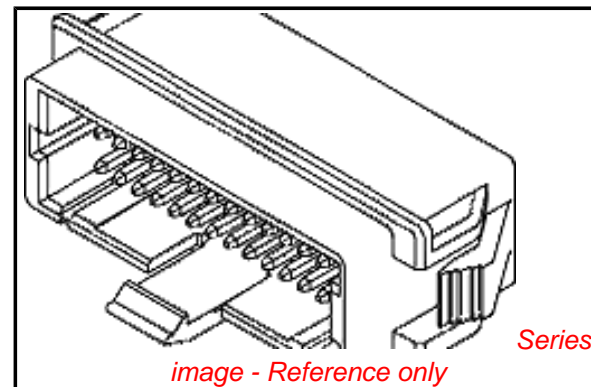

PLEASE CHECK WWW.MOLEX.COM FOR LATEST PART INFORMATION

Part Number: [55659-1219](#)
Status: **Active**
Overview: Mini Mi II™ Wire Harness
Description: 1.25mm Pitch Mini Mi II™ Wire-to-Wire Adapter, Dual Row, 12 Circuits, Lead-Free

Documents:

[3D Model](#) [Product Specification PS-55659-005 (PDF)](#)
[Drawing (PDF)](#) [RoHS Certificate of Compliance (PDF)](#)

General

Product Family	Accessories
Series	55659
Comments	For Panel Mounting
Component Type	Adapter
Overview	<u>Mini Mi II™ Wire Harness</u>
Product Name	Mini Mi II™
UPC	822348139743

Physical

Circuits (Loaded)	12
Color - Resin	Natural
Gender	Male
Material - Metal	Brass
Material - Plating Mating	Tin
Material - Plating Termination	Tin
Material - Resin	Nylon
Net Weight	869.500/mg
Number of Rows	2
Packaging Type	Bag
Plating min - Mating	1.016µm
Plating min - Termination	1.016µm
Temperature Range - Operating	-20°C to +80°C

Electrical

Current - Maximum per Contact	1.5A

Material Info

Reference - Drawing Numbers

Product Specification	PS-55659-005
Sales Drawing	SD-55659-004

EU RoHS

**ELV and RoHS
Compliant**
**REACH SVHC
Contains SVHC: No**
**Low-Halogen Status
Low-Halogen**

China RoHS

**Need more information on product
environmental compliance?**

Email productcompliance@molex.com
For a multiple part number RoHS Certificate of
Compliance, [click here](#)

Please visit the [Contact Us](#) section for any
non-product compliance questions.

Search Parts in this Series

[55659Series](#)

Use With

[54596](#)