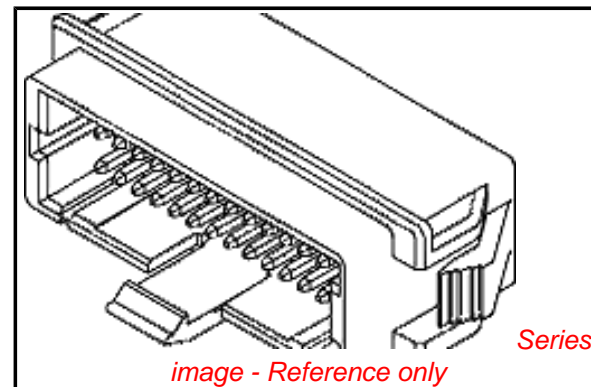

PLEASE CHECK WWW.MOLEX.COM FOR LATEST PART INFORMATION

Part Number: [55659-1819](#)
Status: **Active**
Overview: Mini Mi II™ Wire Harness
Description: 1.25mm Pitch Mini Mi II™ Wire-to-Wire Adapter, Dual Row, 18 Circuits, Lead-Free

Documents:

[3D Model](#) [Product Specification PS-55659-005 (PDF)](#)
[Drawing (PDF)](#) [RoHS Certificate of Compliance (PDF)](#)

General

Product Family	Accessories
Series	55659
Comments	For Panel Mounting
Component Type	Adapter
Overview	<u>Mini Mi II™ Wire Harness</u>
Product Name	Mini Mi II™
UPC	822348139774

Physical

Circuits (Loaded)	18
Color - Resin	Natural
Gender	Male
Material - Metal	Brass
Material - Plating Mating	Tin
Material - Plating Termination	Tin
Material - Resin	Nylon
Net Weight	1098.700/mg
Number of Rows	2
Packaging Type	Bag
Plating min - Mating	1.016µm
Plating min - Termination	1.016µm
Temperature Range - Operating	-20°C to +80°C

Electrical

Current - Maximum per Contact	1.5A

Material Info

Reference - Drawing Numbers

Product Specification	PS-55659-005
Sales Drawing	SD-55659-004

image - Reference only

EU RoHS

**ELV and RoHS
Compliant**
**REACH SVHC
Contains SVHC: No**
**Low-Halogen Status
Low-Halogen**

China RoHS

**Need more information on product
environmental compliance?**

Email productcompliance@molex.com
For a multiple part number RoHS Certificate of Compliance, [click here](#)

Please visit the [Contact Us](#) section for any non-product compliance questions.

Search Parts in this Series

[55659Series](#)

Use With

[54596](#)