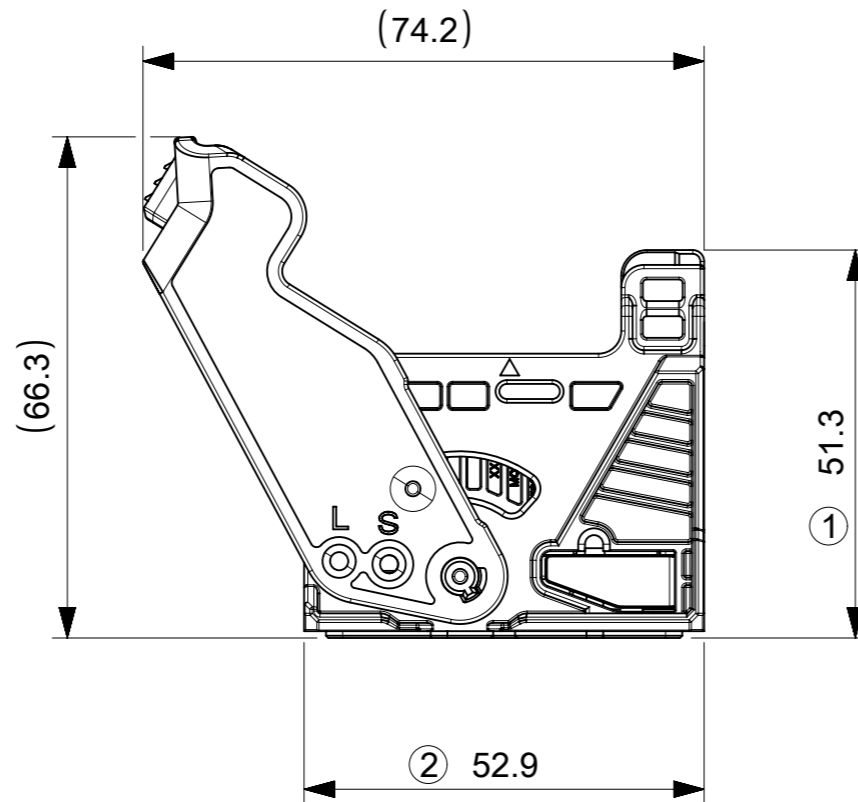

WIRE DRESS COVER OPTION

WIRE TIE UP HOLE FOR SHORT WIRE DRESS COVER

WIRE TIE UP HOLE FOR LONG WIRE DRESS COVER

NOTES

- |                                   |                                |
|-----------------------------------|--------------------------------|
| 1. APPLICABLE TERMINAL            | 4. APPLICABLE DUMMY PLUG       |
| 0.5 : 560121 SERIES               | 0.5 : 560144-0115              |
| 1.0 : 560205 SERIES               | 1.0 : 503131-0151              |
| 2. APPLICABLE WIRE SIZE           | 5. APPLICABLE WIRE DRESS COVER |
| 0.5 : REFER AS-560121-001         | SHORT : 560190-0101            |
| 1.0 : REFER AS-560205-001         | LONG : 560190-0111             |
| 3. APPLICABLE INSULATION DIAMETER |                                |
| 0.5 : $\varnothing$ 1.1~1.7 mm    |                                |
| 1.0 : $\varnothing$ 1.25~2.3 mm   |                                |

0.5 TERMINAL SIDE	560154-8022
1.0 TERMINAL SIDE	560154-8032
WIRE PULLOUT DIRECTION	MATERIAL No.

GENERAL TOLERANCES (UNLESS SPECIFIED)		
10 UNDER	$\pm$ 0.3	
10 OVER 30 UNDER	$\pm$ 0.4	
30 OVER	$\pm$ 0.5	
ANGULAR	$\pm$ 5°	

THIS DRAWING CONTAINS INFORMATION THAT IS PROPRIETARY TO MOLEX ELECTRONIC TECHNOLOGIES, LLC AND SHOULD NOT BE USED WITHOUT WRITTEN PERMISSION		CURRENT REV DESC:		<b>molex</b>			
DIMENSION UNITS	SCALE	EC NO: 620306					
mm	1:1	DRWN: KKATO01 2019/05/29		PRODUCT CUSTOMER DRAWING			
GENERAL TOLERANCES (UNLESS SPECIFIED)		CHK'D: TIIDA01 2019/07/17		DOCUMENT NUMBER			
ANGULAR TOL $\pm$ °		APPR: TOSADA 2019/07/18		5601540002-SD		DOC TYPE DOC PART REVISION	
4 PLACES $\pm$		INITIAL REVISION:		PSD		000 A	
3 PLACES $\pm$		DRWN: KKATO01 2019/05/29		MATERIAL NUMBER		CUSTOMER	
2 PLACES $\pm$		APPR: TOSADA 2019/07/18		SEE TABLE		GENERAL	
1 PLACE $\pm$		DRAFT WHERE APPLICABLE MUST REMAIN WITHIN DIMENSIONS		SERIES		SHEET NUMBER	
0 PLACES $\pm$		THIRD ANGLE PROJECTION		A3-SIZE		1 OF 2	