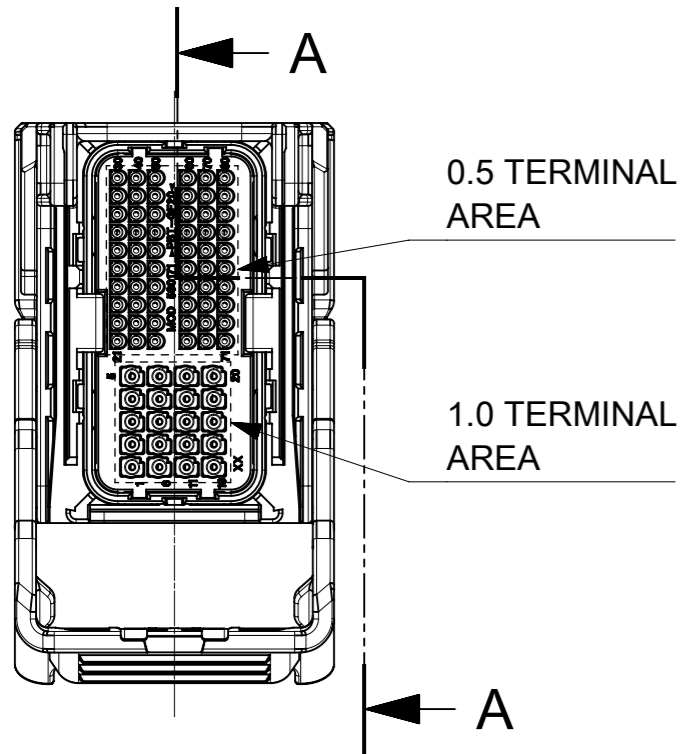

WIRE DRESS COVER OPTION

WIRE TIE UP HOLE FOR SHORT WIRE DRESS COVER

WIRE TIE UP HOLE FOR LONG WIRE DRESS COVER

NOTES

- |                                   |                                |
|-----------------------------------|--------------------------------|
| 1. APPLICABLE TERMINAL            | 4. APPLICABLE DUMMY PLUG       |
| 0.5 : 560121 SERIES               | 0.5 : 560144-0115              |
| 1.0 : 560205 SERIES               | 1.0 : 503131-0151              |
| 2. APPLICABLE WIRE SIZE           | 5. APPLICABLE WIRE DRESS COVER |
| 0.5 : REFER AS-560121-001         | SHORT : 560190-0101            |
| 1.0 : REFER AS-560205-001         | LONG : 560190-0111             |
| 3. APPLICABLE INSULATION DIAMETER |                                |
| 0.5 : $\varnothing$ 1.1~1.7 mm    |                                |
| 1.0 : $\varnothing$ 1.25~2.3 mm   |                                |

0.5 TERMINAL SIDE	560154-8022
1.0 TERMINAL SIDE	560154-8032
WIRE PULLOUT DIRECTION	MATERIAL No.

GENERAL TOLERANCES (UNLESS SPECIFIED)		
10 UNDER	$\pm$ 0.3	
10 OVER 30 UNDER	$\pm$ 0.4	
30 OVER	$\pm$ 0.5	
ANGULAR	$\pm$ 5°	

THIS DRAWING CONTAINS INFORMATION THAT IS PROPRIETARY TO MOLEX ELECTRONIC TECHNOLOGIES, LLC AND SHOULD NOT BE USED WITHOUT WRITTEN PERMISSION		CURRENT REV DESC:		<b>molex</b>			
DIMENSION UNITS	SCALE	EC NO: 620306					
mm	1:1	DRWN: KKATO01 2019/05/29		PRODUCT CUSTOMER DRAWING			
GENERAL TOLERANCES (UNLESS SPECIFIED)		CHK'D: TIIDA01 2019/07/17		DOCUMENT NUMBER			
ANGULAR TOL $\pm$ °		APPR: TOSADA 2019/07/18		5601540002-SD		DOC TYPE DOC PART REVISION	
4 PLACES $\pm$		INITIAL REVISION:		PSD		000 A	
3 PLACES $\pm$		DRWN: KKATO01 2019/05/29		MATERIAL NUMBER		CUSTOMER	
2 PLACES $\pm$		APPR: TOSADA 2019/07/18		SEE TABLE		GENERAL	
1 PLACE $\pm$		DRAFT WHERE APPLICABLE MUST REMAIN WITHIN DIMENSIONS		SERIES		SHEET NUMBER	
0 PLACES $\pm$		THIRD ANGLE PROJECTION		A3-SIZE		1 OF 2	