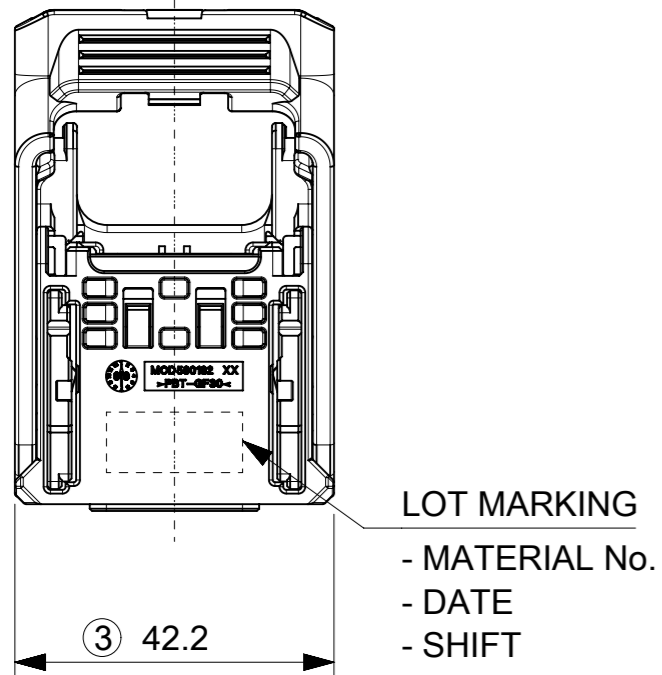

WIRE DRESS COVER OPTION

WIRE TIE UP HOLE FOR SHORT WIRE DRESS COVER

WIRE TIE UP HOLE FOR LONG WIRE DRESS COVER

NOTES

- |                                   |                                |
|-----------------------------------|--------------------------------|
| 1. APPLICABLE TERMINAL            | 4. APPLICABLE DUMMY PLUG       |
| 0.5 : 560121 SERIES               | 0.5 : 560144-0115              |
| 1.0 : 560205 SERIES               | 1.0 : 503131-0151              |
| 2. APPLICABLE WIRE SIZE           | 5. APPLICABLE WIRE DRESS COVER |
| 0.5 : REFER AS-560121-001         | SHORT : 560190-0101            |
| 1.0 : REFER AS-560205-001         | LONG : 560190-0111             |
| 3. APPLICABLE INSULATION DIAMETER |                                |
| 0.5 : $\varnothing$ 1.1~1.7 mm    |                                |
| 1.0 : $\varnothing$ 1.25~2.3 mm   |                                |

0.5 TERMINAL SIDE	560154-8022
1.0 TERMINAL SIDE	560154-8032
WIRE PULLOUT DIRECTION	MATERIAL No.

GENERAL TOLERANCES (UNLESS SPECIFIED)		
10 UNDER	$\pm$ 0.3	
10 OVER 30 UNDER	$\pm$ 0.4	
30 OVER	$\pm$ 0.5	
ANGULAR	$\pm$ 5°	

THIS DRAWING CONTAINS INFORMATION THAT IS PROPRIETARY TO MOLEX ELECTRONIC TECHNOLOGIES, LLC AND SHOULD NOT BE USED WITHOUT WRITTEN PERMISSION		CURRENT REV DESC:		<b>molex</b>			
DIMENSION UNITS	SCALE	EC NO: 620306					
mm	1:1	DRWN: KKATO01 2019/05/29		PRODUCT CUSTOMER DRAWING			
GENERAL TOLERANCES (UNLESS SPECIFIED)		CHK'D: TIIDA01 2019/07/17		DOCUMENT NUMBER			
ANGULAR TOL $\pm$ °		APPR: TOSADA 2019/07/18		5601540002-SD		DOC TYPE DOC PART REVISION	
4 PLACES $\pm$		INITIAL REVISION:		PSD		000 A	
3 PLACES $\pm$		DRWN: KKATO01 2019/05/29		MATERIAL NUMBER		CUSTOMER	
2 PLACES $\pm$		APPR: TOSADA 2019/07/18		SEE TABLE		GENERAL	
1 PLACE $\pm$		DRAFT WHERE APPLICABLE MUST REMAIN WITHIN DIMENSIONS		SERIES		SHEET NUMBER	
0 PLACES $\pm$		THIRD ANGLE PROJECTION		A3-SIZE		1 OF 2	