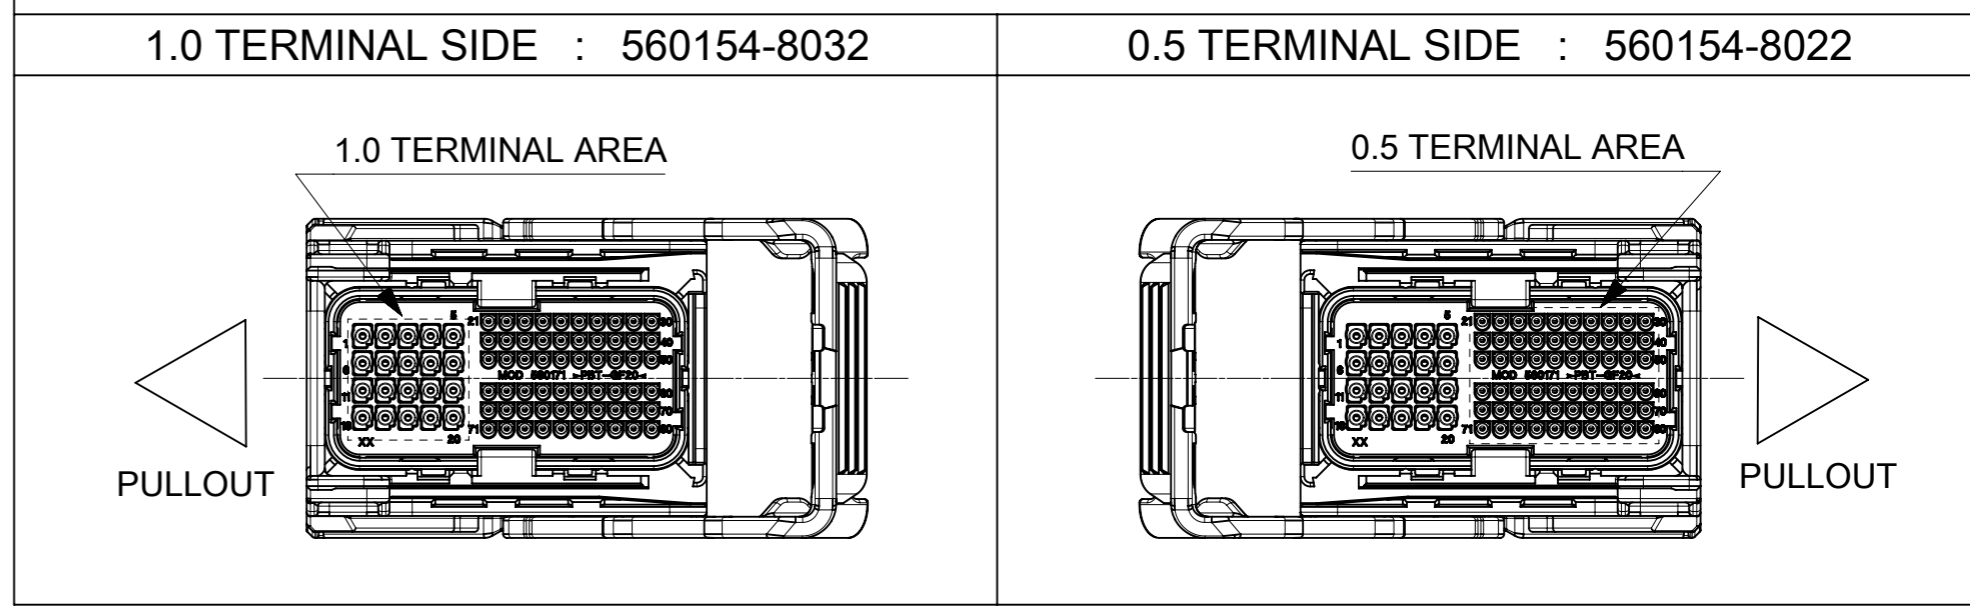

WIRE PULLOUT DIRECTION

No.	PRODUCT NAME	MATERIAL	COLOR
1	INNER HOUSING	PBT, UNFILLED	BLACK
2	FRONT COVER	PBT, GLASS-FILLED	BLACK
3	ISL	PBT, GLASS-FILLED	NATURAL (WHITE)
4	REAR SEAL COVER	PBT, GLASS-FILLED	BLACK
5	OUTER HOUSING	PBT, GLASS-FILLED	BLACK
6	SLIDER	PA, GLASS-FILLED	NATURAL (WHITE)
7	LEVER	PBT, GLASS-FILLED	DARK GRAY
8	GROMMET SEAL	SILICONE RUBBER	BROWN
9	RING SEAL	SILICONE RUBBER	RED-BROWN

THIS DRAWING CONTAINS INFORMATION THAT IS PROPRIETARY TO MOLEX ELECTRONIC TECHNOLOGIES, LLC AND SHOULD NOT BE USED WITHOUT WRITTEN PERMISSION

DIMENSION UNITS mm	SCALE 1:1	CURRENT REV DESC:	molex			
GENERAL TOLERANCES (UNLESS SPECIFIED)						
ANGULAR TOL ± °		EC NO: 620306	COMPACTUS 80WAY ASSY			
4 PLACES ±		DRWN: KKATO01 2019/05/29				
3 PLACES ±		CHK'D: TIIDA01 2019/07/17	PRODUCT CUSTOMER DRAWING			
2 PLACES ±		APPR: TOSADA 2019/07/18				
1 PLACE ±		INITIAL REVISION:	DOCUMENT NUMBER	DOC TYPE	DOC PART	REVISION
0 PLACES ±		DRWN: KKATO01 2019/05/29	5601540002-SD	PSD	000	A
DRAFT WHERE APPLICABLE MUST REMAIN WITHIN DIMENSIONS	THIRD ANGLE PROJECTION	DRAWING	SERIES	MATERIAL NUMBER	CUSTOMER	SHEET NUMBER
		A3-SIZE	560154	SEE TABLE	GENERAL	2 OF 2