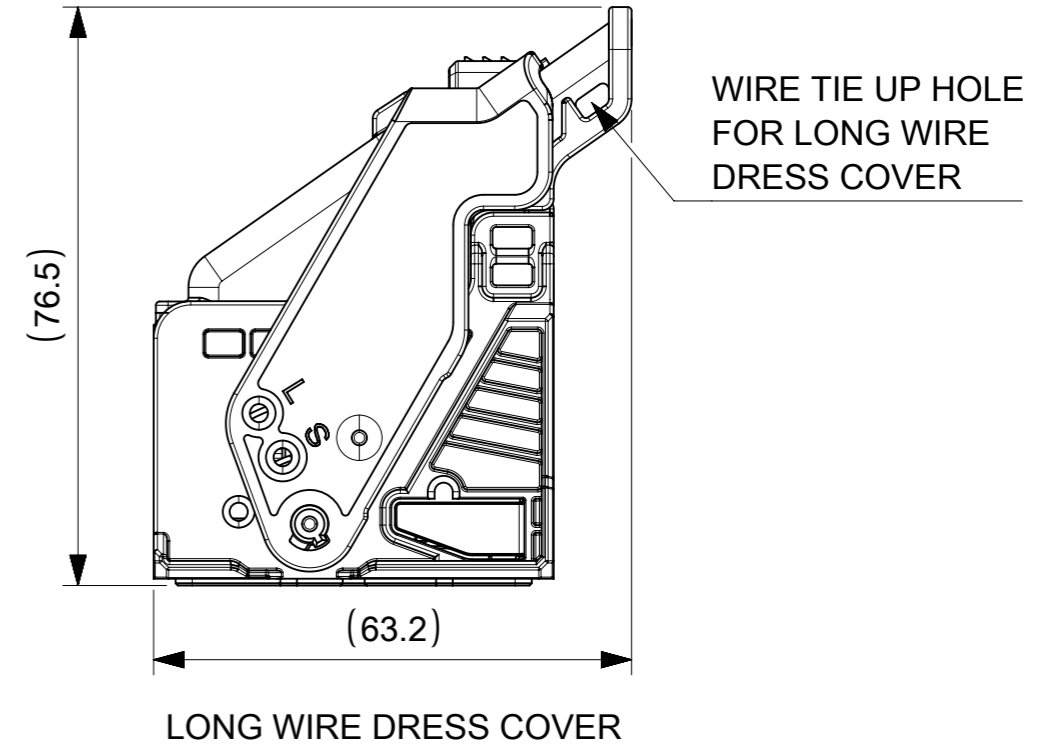

WIRE DRESS COVER OPTION

WIRE TIE UP HOLE FOR SHORT WIRE DRESS COVER

WIRE TIE UP HOLE FOR LONG WIRE DRESS COVER

NOTES

- |                                   |                                |
|-----------------------------------|--------------------------------|
| 1. APPLICABLE TERMINAL            | 4. APPLICABLE DUMMY PLUG       |
| 0.5 : 560121 SERIES               | 0.5 : 560144-0115              |
| 1.0 : 560205 SERIES               | 1.0 : 503131-0151              |
| 2. APPLICABLE WIRE SIZE           | 5. APPLICABLE WIRE DRESS COVER |
| 0.5 : REFER AS-560121-001         | SHORT : 560190-0101            |
| 1.0 : REFER AS-560205-001         | LONG : 560190-0111             |
| 3. APPLICABLE INSULATION DIAMETER |                                |
| 0.5 : $\varnothing$ 1.1~1.7 mm    |                                |
| 1.0 : $\varnothing$ 1.25~2.3 mm   |                                |

0.5 TERMINAL SIDE	560154-8022
1.0 TERMINAL SIDE	560154-8032
WIRE PULLOUT DIRECTION	MATERIAL No.

GENERAL TOLERANCES (UNLESS SPECIFIED)		
10 UNDER	$\pm$ 0.3	
10 OVER 30 UNDER	$\pm$ 0.4	
30 OVER	$\pm$ 0.5	
ANGULAR	$\pm$ 5°	

THIS DRAWING CONTAINS INFORMATION THAT IS PROPRIETARY TO MOLEX ELECTRONIC TECHNOLOGIES, LLC AND SHOULD NOT BE USED WITHOUT WRITTEN PERMISSION		CURRENT REV DESC:		<b>molex</b>			
DIMENSION UNITS	SCALE	EC NO: 620306					
mm	1:1	DRWN: KKATO01 2019/05/29		PRODUCT CUSTOMER DRAWING			
GENERAL TOLERANCES (UNLESS SPECIFIED)		CHK'D: TIIDA01 2019/07/17		DOCUMENT NUMBER			
ANGULAR TOL $\pm$ °		APPR: TOSADA 2019/07/18		5601540002-SD		DOC TYPE DOC PART REVISION	
4 PLACES $\pm$		INITIAL REVISION:		PSD		000 A	
3 PLACES $\pm$		DRWN: KKATO01 2019/05/29		MATERIAL NUMBER		CUSTOMER	
2 PLACES $\pm$		APPR: TOSADA 2019/07/18		SEE TABLE		GENERAL	
1 PLACE $\pm$		DRAFT WHERE APPLICABLE MUST REMAIN WITHIN DIMENSIONS		SERIES		SHEET NUMBER	
0 PLACES $\pm$		THIRD ANGLE PROJECTION		A3-SIZE		1 OF 2	