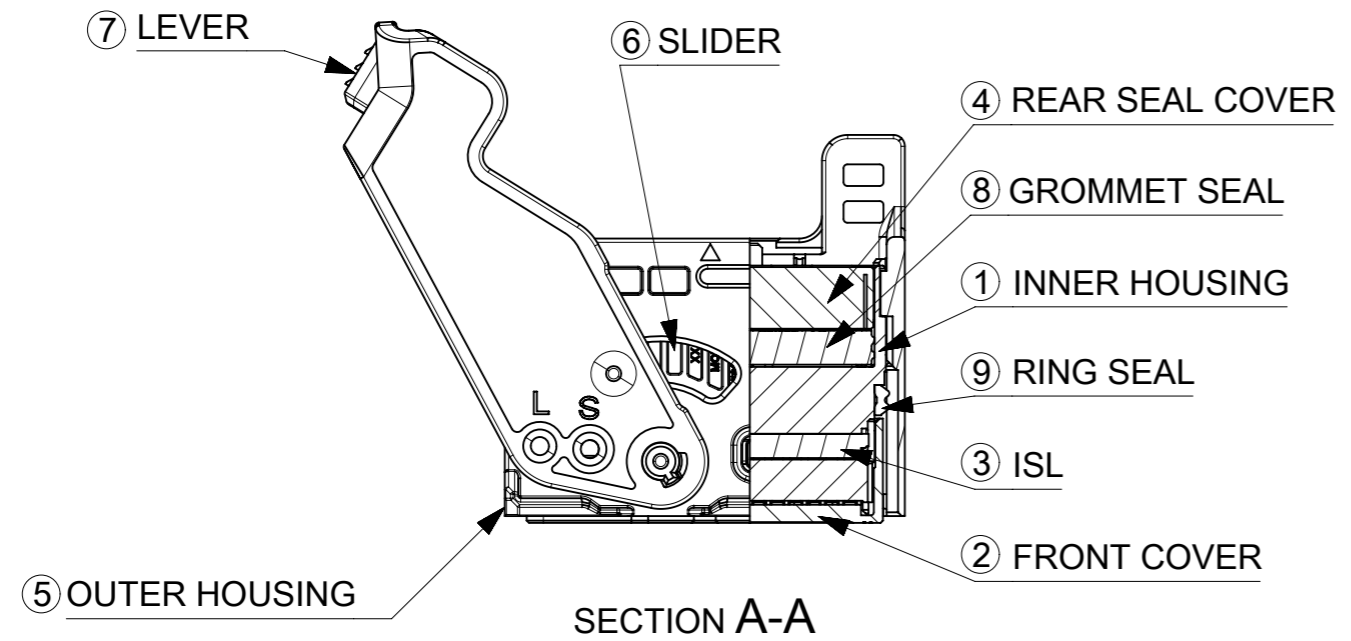

WIRE PULLOUT DIRECTION

No.	PRODUCT NAME	MATERIAL	COLOR
1	INNER HOUSING	PBT, UNFILLED	BLACK
2	FRONT COVER	PBT, GLASS-FILLED	BLACK
3	ISL	PBT, GLASS-FILLED	NATURAL (WHITE)
4	REAR SEAL COVER	PBT, GLASS-FILLED	BLACK
5	OUTER HOUSING	PBT, GLASS-FILLED	BLACK
6	SLIDER	PA, GLASS-FILLED	NATURAL (WHITE)
7	LEVER	PBT, GLASS-FILLED	DARK GRAY
8	GROMMET SEAL	SILICONE RUBBER	BROWN
9	RING SEAL	SILICONE RUBBER	RED-BROWN

THIS DRAWING CONTAINS INFORMATION THAT IS PROPRIETARY TO MOLEX ELECTRONIC TECHNOLOGIES, LLC AND SHOULD NOT BE USED WITHOUT WRITTEN PERMISSION

DIMENSION UNITS mm	SCALE 1:1	CURRENT REV DESC:	molex			
GENERAL TOLERANCES (UNLESS SPECIFIED)						
ANGULAR TOL ± °		EC NO: 620306	COMPACTUS 80WAY ASSY			
4 PLACES ±		DRWN: KKATO01 2019/05/29				
3 PLACES ±		CHK'D: TIIDA01 2019/07/17	PRODUCT CUSTOMER DRAWING			
2 PLACES ±		APPR: TOSADA 2019/07/18				
1 PLACE ±		INITIAL REVISION:	DOCUMENT NUMBER	DOC TYPE	DOC PART	REVISION
0 PLACES ±		DRWN: KKATO01 2019/05/29	5601540002-SD	PSD	000	A
DRAFT WHERE APPLICABLE MUST REMAIN WITHIN DIMENSIONS	THIRD ANGLE PROJECTION	DRAWING	SERIES	MATERIAL NUMBER	CUSTOMER	SHEET NUMBER
		A3-SIZE	560154	SEE TABLE	GENERAL	2 OF 2