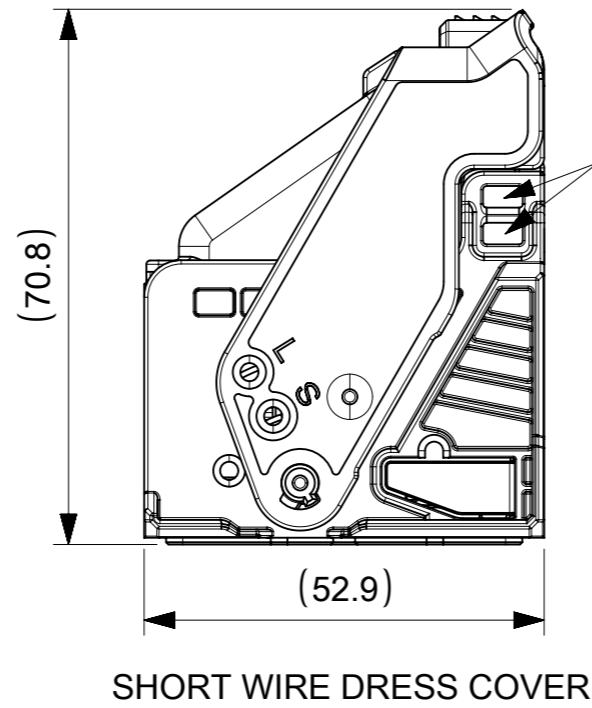

WIRE DRESS COVER OPTION

WIRE TIE UP HOLE FOR SHORT WIRE DRESS COVER

WIRE TIE UP HOLE FOR LONG WIRE DRESS COVER

NOTES

- |                                   |                                |
|-----------------------------------|--------------------------------|
| 1. APPLICABLE TERMINAL            | 4. APPLICABLE DUMMY PLUG       |
| 0.5 : 560121 SERIES               | 0.5 : 560144-0115              |
| 1.0 : 560205 SERIES               | 1.0 : 503131-0151              |
| 2. APPLICABLE WIRE SIZE           | 5. APPLICABLE WIRE DRESS COVER |
| 0.5 : REFER AS-560121-001         | SHORT : 560190-0101            |
| 1.0 : REFER AS-560205-001         | LONG : 560190-0111             |
| 3. APPLICABLE INSULATION DIAMETER |                                |
| 0.5 : $\varnothing$ 1.1~1.7 mm    |                                |
| 1.0 : $\varnothing$ 1.25~2.3 mm   |                                |

0.5 TERMINAL SIDE	560154-8022
1.0 TERMINAL SIDE	560154-8032
WIRE PULLOUT DIRECTION	MATERIAL No.

GENERAL TOLERANCES (UNLESS SPECIFIED)		
10 UNDER	$\pm$ 0.3	
10 OVER 30 UNDER	$\pm$ 0.4	
30 OVER	$\pm$ 0.5	
ANGULAR	$\pm$ 5°	

THIS DRAWING CONTAINS INFORMATION THAT IS PROPRIETARY TO MOLEX ELECTRONIC TECHNOLOGIES, LLC AND SHOULD NOT BE USED WITHOUT WRITTEN PERMISSION		CURRENT REV DESC:		<b>molex</b>			
DIMENSION UNITS	SCALE	EC NO: 620306					
mm	1:1	DRWN: KKATO01 2019/05/29		PRODUCT CUSTOMER DRAWING			
GENERAL TOLERANCES (UNLESS SPECIFIED)		CHK'D: TIIDA01 2019/07/17		DOCUMENT NUMBER			
ANGULAR TOL $\pm$ °		APPR: TOSADA 2019/07/18		5601540002-SD		DOC TYPE DOC PART REVISION	
4 PLACES $\pm$		INITIAL REVISION:		PSD		000 A	
3 PLACES $\pm$		DRWN: KKATO01 2019/05/29		MATERIAL NUMBER		CUSTOMER	
2 PLACES $\pm$		APPR: TOSADA 2019/07/18		SEE TABLE		GENERAL	
1 PLACE $\pm$		DRAFT WHERE APPLICABLE MUST REMAIN WITHIN DIMENSIONS		SERIES		SHEET NUMBER	
0 PLACES $\pm$		THIRD ANGLE PROJECTION		A3-SIZE		1 OF 2	