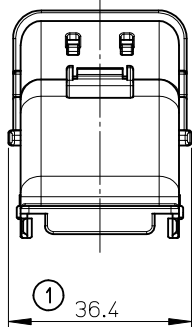

10 9 8 7 6 5 4 3 2 1

LONG TYPE
560190-0111

SHORT TYPE
560190-0101

NOTES

1. GENERAL TOLERANCES
 $<10: \pm 0.3$
 $10 \leq <30: \pm 0.4$
 $30 \leq : \pm 0.5$
 ANGULAR : $\pm 5^\circ$
2. APPLICABLE CONNECTOR
 560153, 560154 SERIES
3. MATERIAL: PA, UNFILLED
4. COLOR: BLACK
5. ELV & RoHS COMPLIANT

REVISED EC NO: JTR2016-0083 DRWN: SHSHIBATA 2016/03/24 CHKD: HKOMATSU 2016/03/30 APPR: MAYAMAMOTO 2016/03/30	QUALITY SYMBOLS	GENERAL TOLERANCES (UNLESS SPECIFIED)	DIMENSION STYLE	SCALE	DESIGN UNITS	THIRD ANGLE PROJECTION
	$\nabla_{\sqrt{A}}=0$	mm INCH	MM ONLY	1:1	METRIC	
	$\nabla_{\sqrt{C}}=0$	4 PLACES ± --- ± ---	DRAWN BY DATE	TITLE		
	$\nabla_{\sqrt{E}}=0$	3 PLACES ± --- ± ---	SHSHIBATA 2014/06/24	WIRE DRESS COVER FOR COMPACTUS		
	2 PLACES ± --- ± ---	CHECKED BY DATE	DOCUMENT NO.			
	1 PLACE ± --- ± ---	HKOMATSU 2014/06/24	SD-560190-001			
	0 PLACE ± --- ± ---	APPROVED BY DATE	SHEET NO.			
	ANGULAR ± --- °	MAYAMAMOTO 2015/11/12	1 OF 1			
	DRAFT WHERE APPLICABLE MUST REMAIN WITHIN DIMENSIONS	MATERIAL NO. ---	THIS DRAWING CONTAINS INFORMATION THAT IS PROPRIETARY TO MOLEX INCORPORATED AND SHOULD NOT BE USED WITHOUT WRITTEN PERMISSION			
SIZE	A3					