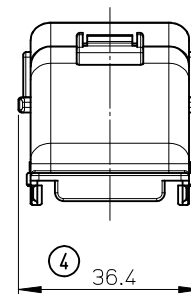

10 9 8 7 6 5 4 3 2 1

LONG TYPE
560190-0111

SHORT TYPE
560190-0101

NOTES

1. GENERAL TOLERANCES
 $<10: \pm 0.3$
 $10 \leq <30: \pm 0.4$
 $30 \leq : \pm 0.5$
 ANGULAR : $\pm 5^\circ$
2. APPLICABLE CONNECTOR
 560153, 560154 SERIES
3. MATERIAL: PA, UNFILLED
4. COLOR: BLACK
5. ELV & RoHS COMPLIANT

REVISED EC NO: JTR2016-0083 DRWN: SHSHIBATA 2016/03/24 CHKD: HKOMATSU 2016/03/30 APPR: MAYAMAMOTO 2016/03/30	QUALITY SYMBOLS	GENERAL TOLERANCES (UNLESS SPECIFIED)	DIMENSION STYLE	SCALE	DESIGN UNITS	THIRD ANGLE PROJECTION
	$\nabla_{\sqrt{A}}=0$	mm INCH	MM ONLY	1:1	METRIC	
	$\nabla_{\sqrt{C}}=0$	4 PLACES ± --- ± ---	DRAWN BY DATE	TITLE		
	$\nabla_{\sqrt{E}}=0$	3 PLACES ± --- ± ---	SHSHIBATA 2014/06/24	WIRE DRESS COVER FOR COMPACTUS		
	2 PLACES ± --- ± ---	CHECKED BY DATE	DOCUMENT NO.			
	1 PLACE ± --- ± ---	HKOMATSU 2014/06/24	SD-560190-001			
	0 PLACE ± --- ± ---	APPROVED BY DATE	SHEET NO.			
	ANGULAR ± --- °	MAYAMAMOTO 2015/11/12	1 OF 1			
	DRAFT WHERE APPLICABLE MUST REMAIN WITHIN DIMENSIONS	MATERIAL NO. ---	THIS DRAWING CONTAINS INFORMATION THAT IS PROPRIETARY TO MOLEX INCORPORATED AND SHOULD NOT BE USED WITHOUT WRITTEN PERMISSION			
SIZE	A3					