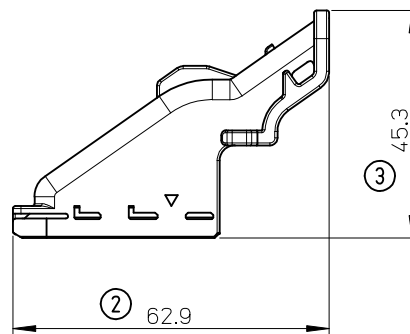

10 9 8 7 6 5 4 3 2 1

LONG TYPE
560190-0111

SHORT TYPE
560190-0101

NOTES

1. GENERAL TOLERANCES
 $<10: \pm 0.3$
 $10 \leq <30: \pm 0.4$
 $30 \leq : \pm 0.5$
 ANGULAR : $\pm 5^\circ$
2. APPLICABLE CONNECTOR
 560153, 560154 SERIES
3. MATERIAL: PA, UNFILLED
4. COLOR: BLACK
5. ELV & RoHS COMPLIANT

REVISED EC NO: JTR2016-0083 DRWN: SHSHIBATA 2016/03/24 CHKD: HKOMATSU 2016/03/30 APPR: MAYAMAMOTO 2016/03/30	QUALITY SYMBOLS	GENERAL TOLERANCES (UNLESS SPECIFIED)	DIMENSION STYLE	SCALE	DESIGN UNITS	THIRD ANGLE PROJECTION
	$\nabla_{\sqrt{A}}=0$	mm INCH	MM ONLY	1:1	METRIC	
	$\nabla_{\sqrt{C}}=0$	4 PLACES ± --- ± ---	DRAWN BY DATE	TITLE		
	$\nabla_{\sqrt{E}}=0$	3 PLACES ± --- ± ---	SHSHIBATA 2014/06/24	WIRE DRESS COVER FOR COMPACTUS		
	2 PLACES ± --- ± ---	CHECKED BY DATE	DOCUMENT NO.			
	1 PLACE ± --- ± ---	HKOMATSU 2014/06/24	SD-560190-001			
	0 PLACE ± --- ± ---	APPROVED BY DATE	SHEET NO.			
	ANGULAR ± --- °	MAYAMAMOTO 2015/11/12	1 OF 1			
	DRAFT WHERE APPLICABLE MUST REMAIN WITHIN DIMENSIONS	MATERIAL NO. ---	THIS DRAWING CONTAINS INFORMATION THAT IS PROPRIETARY TO MOLEX INCORPORATED AND SHOULD NOT BE USED WITHOUT WRITTEN PERMISSION			
SIZE	A3					