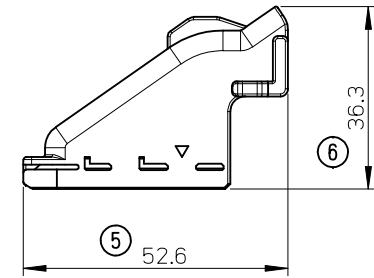

10 9 8 7 6 5 4 3 2 1

LONG TYPE
560190-0111

SHORT TYPE
560190-0101

NOTES

1. GENERAL TOLERANCES
 $<10: \pm 0.3$
 $10 \leq <30: \pm 0.4$
 $30 \leq : \pm 0.5$
 ANGULAR : $\pm 5^\circ$
2. APPLICABLE CONNECTOR
 560153, 560154 SERIES
3. MATERIAL: PA, UNFILLED
4. COLOR: BLACK
5. ELV & RoHS COMPLIANT

REVISED EC NO: JTR2016-0083 DRWN: SHSHIBATA 2016/03/24 CHKD: HKOMATSU 2016/03/30 APPR: MAYAMAMOTO 2016/03/30	QUALITY SYMBOLS	GENERAL TOLERANCES (UNLESS SPECIFIED)	DIMENSION STYLE	SCALE	DESIGN UNITS	THIRD ANGLE PROJECTION
	$\nabla_{\sqrt{A}}=0$	mm INCH	MM ONLY	1:1	METRIC	
	$\nabla_{\sqrt{C}}=0$	4 PLACES ± --- ± ---	DRAWN BY DATE	TITLE		
	$\nabla_{\sqrt{E}}=0$	3 PLACES ± --- ± ---	SHSHIBATA 2014/06/24	WIRE DRESS COVER FOR COMPACTUS		
	2 PLACES ± --- ± ---	CHECKED BY DATE	DOCUMENT NO.			
	1 PLACE ± --- ± ---	HKOMATSU 2014/06/24	SD-560190-001			
	0 PLACE ± --- ± ---	APPROVED BY DATE	SHEET NO.			
	ANGULAR ± --- °	MAYAMAMOTO 2015/11/12	1 OF 1			
	DRAFT WHERE APPLICABLE MUST REMAIN WITHIN DIMENSIONS	MATERIAL NO. ---	THIS DRAWING CONTAINS INFORMATION THAT IS PROPRIETARY TO MOLEX INCORPORATED AND SHOULD NOT BE USED WITHOUT WRITTEN PERMISSION			
SIZE	A3					