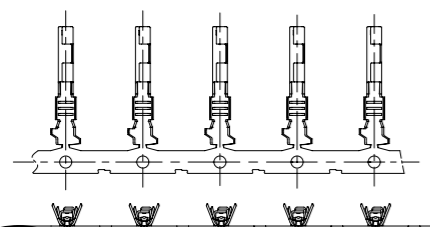

CONFIDENTIAL

※管理者以外のコピー及び配布を禁ずる

(2:1)

注記

- 一般公差
 $< 10 : \pm 0.3$
 $10 \leq < 30 : \pm 0.4$
 $30 \leq : \pm 0.5$
 ANGULAR : $\pm 5^\circ$
- 材質 : 銅合金
- めっき仕様 : すずめっき
- 圧着規格
 弊社圧着仕様書に準拠すること。
 圧着仕様書 : AS-560205-001
- ELV及びRoHS適合品

NOTES:

- GENERAL TOLERANCES
 $< 10 : \pm 0.3$
 $10 \leq < 30 : \pm 0.4$
 $30 \leq : \pm 0.5$
 ANGULAR : $\pm 5^\circ$
- MATERIAL : COPPER ALLOY
- PLATING : Tin PLATING
- CRIMP STANDARD
 IT IS BASED ON MOLEX CRIMP STANDARD.
 CRIMP SPECIFICATION : AS-560205-001
- ELV & RoHS COMPLIANT

SECTION A-A
SCALE 10:1

SECTION B-B
SCALE 10:1

製品取り出し方向
DIRECTION OF PRODUCT TAKING OUT

製品番号 PART NO.	バレル サイズ GRIP SIZE	適応電線 APPLICABLE WIRE		寸法 / DIMENSION					
				A	B	C	D	E	F
560205-0102	S	CIVUS, AVSS, AVSSH AESSX, IVSSH, FLRYW-B	0.5 (f)	(2.2)	2.4	R0.5	(2.45)	2.94	R0.7
560205-0103	M	CIVUS AVSS	0.75, 1.25 0.85, 1.25	(2.8)	2.73	R0.7	(2.73)	3.46	R0.9
560205-0101	L	AVSSH, AESSX, IVSSH FLRYW-B	0.75f, 1.25f 0.75	(2.8)	2.73	R0.7	(3.2)	3.94	R0.95

SYMBOLS DIMENSION UNITS SCALE	THIS DRAWING CONTAINS INFORMATION THAT IS PROPRIETARY TO MOLEX ELECTRONIC TECHNOLOGIES, LLC AND SHOULD NOT BE USED WITHOUT WRITTEN PERMISSION		CURRENT REV DESC:		
	mm	5:1			
	GENERAL TOLERANCES (UNLESS SPECIFIED)				
	ANGULAR TOL				
▽ = 0	4 PLACES	EC NO: 603294	2018/07/03	CTX-J 100 RECEPTACLE TERMINAL SEALED	
▽ = 0	3 PLACES	DRWN: GABE	2018/08/23		
▽ = 0	2 PLACES	CHK'D: TIIDA01	2018/08/23		
▽ = 0	1 PLACE	APPR: TOSADA	2018/08/23	PRODUCT CUSTOMER DRAWING	
▽ = 0	0 PLACES	INITIAL REVISION:		DOCUMENT NUMBER	
□ = 0	DRAFT WHERE APPLICABLE MUST REMAIN WITHIN DIMENSIONS	DRWN: TIIDA01	2014/06/04	SD-560205-001	
◇ = 0	THIRD ANGLE PROJECTION	APPR: MAYAMAMOTO	2015/11/09	DOC TYPE	
				PSD	
				DOC PART	
				001	
				REVISION	
				C	
				SHEET NUMBER	
				1 OF 1	