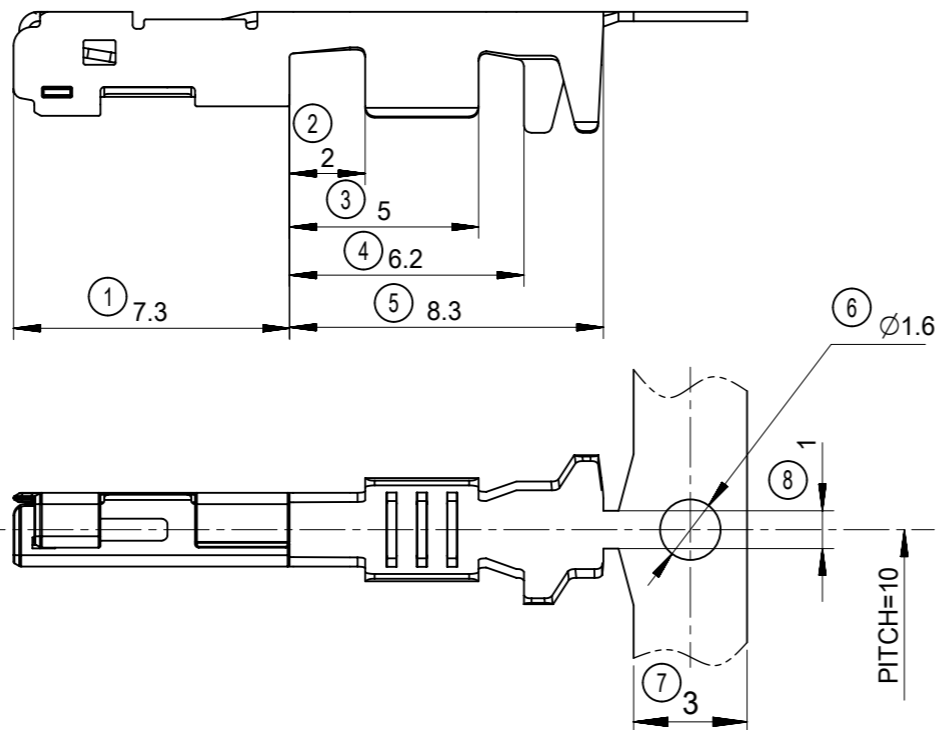

CONFIDENTIAL

※管理者以外のコピー及び配布を禁ずる

(2:1)

注記

- 一般公差
 $< 10 : \pm 0.3$
 $10 \leq < 30 : \pm 0.4$
 $30 \leq : \pm 0.5$
 ANGULAR : $\pm 5^\circ$
- 材質 : 銅合金
- めっき仕様 : すずめっき
- 圧着規格
 弊社圧着仕様書に準拠すること。
 圧着仕様書 : AS-560205-001
- ELV及びRoHS適合品

NOTES:

- GENERAL TOLERANCES
 $< 10 : \pm 0.3$
 $10 \leq < 30 : \pm 0.4$
 $30 \leq : \pm 0.5$
 ANGULAR : $\pm 5^\circ$
- MATERIAL : COPPER ALLOY
- PLATING : Tin PLATING
- CRIMP STANDARD
 IT IS BASED ON MOLEX CRIMP STANDARD.
 CRIMP SPECIFICATION : AS-560205-001
- ELV & RoHS COMPLIANT

SECTION A-A
SCALE 10:1

SECTION B-B
SCALE 10:1

製品取り出し方向
DIRECTION OF PRODUCT TAKING OUT

製品番号 PART NO.	バレル サイズ GRIP SIZE	適応電線 APPLICABLE WIRE		寸法 / DIMENSION					
				A	B	C	D	E	F
560205-0102	S	CIVUS, AVSS, AVSSH AESSX, IVSSH, FLRYW-B	0.5 (f)	(2.2)	2.4	R0.5	(2.45)	2.94	R0.7
560205-0103	M	CIVUS AVSS	0.75, 1.25 0.85, 1.25	(2.8)	2.73	R0.7	(2.73)	3.46	R0.9
560205-0101	L	AVSSH, AESSX, IVSSH FLRYW-B	0.75f, 1.25f 0.75	(2.8)	2.73	R0.7	(3.2)	3.94	R0.95

SYMBOLS DIMENSION UNITS SCALE	THIS DRAWING CONTAINS INFORMATION THAT IS PROPRIETARY TO MOLEX ELECTRONIC TECHNOLOGIES, LLC AND SHOULD NOT BE USED WITHOUT WRITTEN PERMISSION		CURRENT REV DESC:		
	mm	5:1			
	GENERAL TOLERANCES (UNLESS SPECIFIED)				
	ANGULAR TOL				
▽ = 0	4 PLACES	EC NO: 603294	2018/07/03	CTX-J 100 RECEPTACLE TERMINAL SEALED	
▽ = 0	3 PLACES	DRWN: GABE	2018/08/23		
▽ = 0	2 PLACES	CHK'D: TIIDA01	2018/08/23		
▽ = 0	1 PLACE	APPR: TOSADA	2018/08/23	PRODUCT CUSTOMER DRAWING	
▽ = 0	0 PLACES	INITIAL REVISION:		DOCUMENT NUMBER	
□ = 0	DRAFT WHERE APPLICABLE MUST REMAIN WITHIN DIMENSIONS	DRWN: TIIDA01	2014/06/04	SD-560205-001	
◇ = 0	THIRD ANGLE PROJECTION	APPR: MAYAMAMOTO	2015/11/09	DOC TYPE	
				PSD	
				DOC PART	
				001	
				REVISION	
				C	
				SHEET NUMBER	
				1 OF 1	