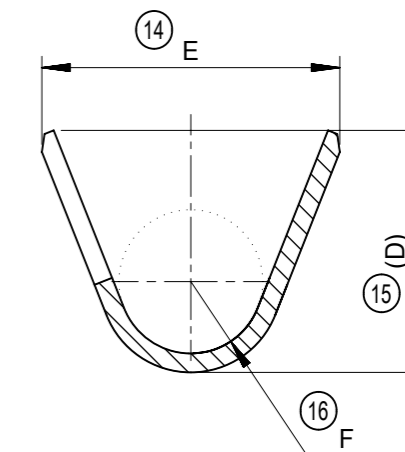

CONFIDENTIAL

※管理者以外のコピー及び配布を禁ずる

(2:1)

注記

- 一般公差
 $< 10 : \pm 0.3$
 $10 \leq < 30 : \pm 0.4$
 $30 \leq : \pm 0.5$
 ANGULAR : $\pm 5^\circ$
- 材質 : 銅合金
- めっき仕様 : すずめっき
- 圧着規格
 弊社圧着仕様書に準拠すること。
 圧着仕様書 : AS-560205-001
- ELV及びRoHS適合品

NOTES:

- GENERAL TOLERANCES
 $< 10 : \pm 0.3$
 $10 \leq < 30 : \pm 0.4$
 $30 \leq : \pm 0.5$
 ANGULAR : $\pm 5^\circ$
- MATERIAL : COPPER ALLOY
- PLATING : Tin PLATING
- CRIMP STANDARD
 IT IS BASED ON MOLEX CRIMP STANDARD.
 CRIMP SPECIFICATION : AS-560205-001
- ELV & RoHS COMPLIANT

SECTION A-A
SCALE 10:1

SECTION B-B
SCALE 10:1

製品取り出し方向
DIRECTION OF PRODUCT TAKING OUT

製品番号 PART NO.	バレル サイズ GRIP SIZE	適応電線 APPLICABLE WIRE		寸法 / DIMENSION					
				A	B	C	D	E	F
560205-0102	S	CIVUS, AVSS, AVSSH AESSX, IVSSH, FLRYW-B	0.5 (f)	(2.2)	2.4	R0.5	(2.45)	2.94	R0.7
560205-0103	M	CIVUS AVSS	0.75, 1.25 0.85, 1.25	(2.8)	2.73	R0.7	(2.73)	3.46	R0.9
560205-0101	L	AVSSH, AESSX, IVSSH FLRYW-B	0.75f, 1.25f 0.75	(2.8)	2.73	R0.7	(3.2)	3.94	R0.95

SYMBOLS DIMENSION UNITS SCALE	THIS DRAWING CONTAINS INFORMATION THAT IS PROPRIETARY TO MOLEX ELECTRONIC TECHNOLOGIES, LLC AND SHOULD NOT BE USED WITHOUT WRITTEN PERMISSION		CURRENT REV DESC:		
	mm	5:1			
	GENERAL TOLERANCES (UNLESS SPECIFIED)				
	ANGULAR TOL				
▽ = 0	4 PLACES	EC NO: 603294	2018/07/03	CTX-J 100 RECEPTACLE TERMINAL SEALED	
▽ = 0	3 PLACES	DRWN: GABE	2018/08/23		
▽ = 0	2 PLACES	CHK'D: TIIDA01	2018/08/23		
▽ = 0	1 PLACE	APPR: TOSADA	2018/08/23	PRODUCT CUSTOMER DRAWING	
▽ = 0	0 PLACES	INITIAL REVISION:		DOCUMENT NUMBER	
□ = 0	DRAFT WHERE APPLICABLE MUST REMAIN WITHIN DIMENSIONS	DRWN: TIIDA01	2014/06/04	SD-560205-001	
◇ = 0	THIRD ANGLE PROJECTION	APPR: MAYAMAMOTO	2015/11/09	DOC TYPE	
				PSD	
				DOC PART	
				001	
				REVISION	
				C	
				SHEET NUMBER	
				1 OF 1	