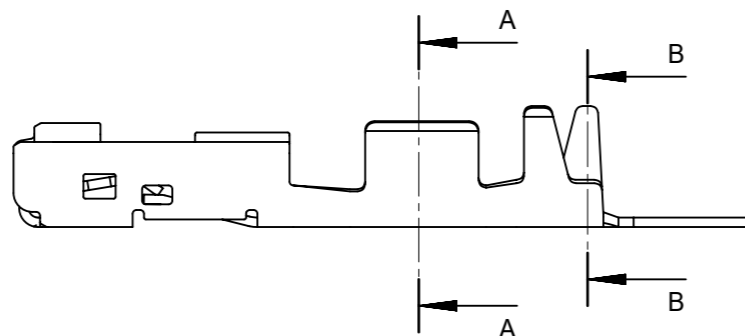

CONFIDENTIAL

※管理者以外のコピー及び配布を禁ずる

(2:1)

注記

- 一般公差
 $< 10 : \pm 0.3$
 $10 \leq < 30 : \pm 0.4$
 $30 \leq : \pm 0.5$
 ANGULAR : $\pm 5^\circ$
- 材質 : 銅合金
- めっき仕様 : すずめっき
- 圧着規格
 弊社圧着仕様書に準拠すること。
 圧着仕様書 : AS-560205-001
- ELV及びRoHS適合品

NOTES:

- GENERAL TOLERANCES
 $< 10 : \pm 0.3$
 $10 \leq < 30 : \pm 0.4$
 $30 \leq : \pm 0.5$
 ANGULAR : $\pm 5^\circ$
- MATERIAL : COPPER ALLOY
- PLATING : Tin PLATING
- CRIMP STANDARD
 IT IS BASED ON MOLEX CRIMP STANDARD.
 CRIMP SPECIFICATION : AS-560205-001
- ELV & RoHS COMPLIANT

SECTION A-A
SCALE 10:1

SECTION B-B
SCALE 10:1

製品取り出し方向
DIRECTION OF PRODUCT TAKING OUT

製品番号 PART NO.	バレル サイズ GRIP SIZE	適応電線 APPLICABLE WIRE		寸法 / DIMENSION					
				A	B	C	D	E	F
560205-0102	S	CIVUS, AVSS, AVSSH AESSX, IVSSH, FLRYW-B	0.5 (f)	(2.2)	2.4	R0.5	(2.45)	2.94	R0.7
560205-0103	M	CIVUS AVSS	0.75, 1.25 0.85, 1.25	(2.8)	2.73	R0.7	(2.73)	3.46	R0.9
560205-0101	L	AVSSH, AESSX, IVSSH FLRYW-B	0.75f, 1.25f 0.75	(2.8)	2.73	R0.7	(3.2)	3.94	R0.95

SYMBOLS DIMENSION UNITS SCALE	THIS DRAWING CONTAINS INFORMATION THAT IS PROPRIETARY TO MOLEX ELECTRONIC TECHNOLOGIES, LLC AND SHOULD NOT BE USED WITHOUT WRITTEN PERMISSION		CURRENT REV DESC:		
	mm	5:1			
	GENERAL TOLERANCES (UNLESS SPECIFIED)				
	ANGULAR TOL				
▽ = 0	4 PLACES	EC NO: 603294	2018/07/03	CTX-J 100 RECEPTACLE TERMINAL SEALED	
▽ = 0	3 PLACES	DRWN: GABE	2018/08/23		
▽ = 0	2 PLACES	CHK'D: TIIDA01	2018/08/23		
▽ = 0	1 PLACE	APPR: TOSADA	2018/08/23	PRODUCT CUSTOMER DRAWING	
▽ = 0	0 PLACES	INITIAL REVISION:		DOCUMENT NUMBER	
□ = 0	DRAFT WHERE APPLICABLE MUST REMAIN WITHIN DIMENSIONS	DRWN: TIIDA01	2014/06/04	SD-560205-001	
◇ = 0	THIRD ANGLE PROJECTION	APPR: MAYAMAMOTO	2015/11/09	DOC TYPE	
				PSD	
				DOC PART	
				001	
				REVISION	
				C	
				SHEET NUMBER	
				1 OF 1	