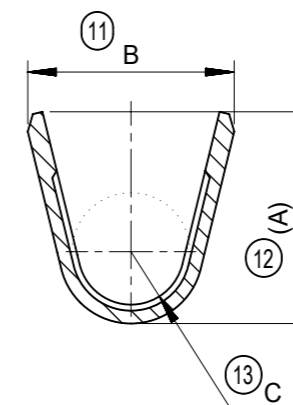

CONFIDENTIAL

※管理者以外のコピー及び配布を禁ずる

(2:1)

注記

- 一般公差
 $< 10 : \pm 0.3$
 $10 \leq < 30 : \pm 0.4$
 $30 \leq : \pm 0.5$
 ANGULAR : $\pm 5^\circ$
- 材質 : 銅合金
- めっき仕様 : すずめっき
- 圧着規格
 弊社圧着仕様書に準拠すること。
 圧着仕様書 : AS-560205-001
- ELV及びRoHS適合品

NOTES:

- GENERAL TOLERANCES
 $< 10 : \pm 0.3$
 $10 \leq < 30 : \pm 0.4$
 $30 \leq : \pm 0.5$
 ANGULAR : $\pm 5^\circ$
- MATERIAL : COPPER ALLOY
- PLATING : Tin PLATING
- CRIMP STANDARD
 IT IS BASED ON MOLEX CRIMP STANDARD.
 CRIMP SPECIFICATION : AS-560205-001
- ELV & RoHS COMPLIANT

SECTION A-A
SCALE 10:1

SECTION B-B
SCALE 10:1

製品取り出し方向
DIRECTION OF PRODUCT TAKING OUT

製品番号 PART NO.	バレル サイズ GRIP SIZE	適応電線 APPLICABLE WIRE		寸法 / DIMENSION					
				A	B	C	D	E	F
560205-0102	S	CIVUS, AVSS, AVSSH AESSX, IVSSH, FLRYW-B	0.5 (f)	(2.2)	2.4	R0.5	(2.45)	2.94	R0.7
560205-0103	M	CIVUS AVSS	0.75, 1.25 0.85, 1.25	(2.8)	2.73	R0.7	(2.73)	3.46	R0.9
560205-0101	L	AVSSH, AESSX, IVSSH FLRYW-B	0.75f, 1.25f 0.75	(2.8)	2.73	R0.7	(3.2)	3.94	R0.95

SYMBOLS DIMENSION UNITS SCALE	THIS DRAWING CONTAINS INFORMATION THAT IS PROPRIETARY TO MOLEX ELECTRONIC TECHNOLOGIES, LLC AND SHOULD NOT BE USED WITHOUT WRITTEN PERMISSION		CURRENT REV DESC:		
	mm	5:1			
	GENERAL TOLERANCES (UNLESS SPECIFIED)				
	ANGULAR TOL				
▽ = 0	4 PLACES	EC NO: 603294	2018/07/03	CTX-J 100 RECEPTACLE TERMINAL SEALED	
▽ = 0	3 PLACES	DRWN: GABE	2018/08/23		
▽ = 0	2 PLACES	CHK'D: TIIDA01	2018/08/23		
▽ = 0	1 PLACE	APPR: TOSADA	2018/08/23	PRODUCT CUSTOMER DRAWING	
▽ = 0	0 PLACES	INITIAL REVISION:		DOCUMENT NUMBER	
□ = 0	DRAFT WHERE APPLICABLE MUST REMAIN WITHIN DIMENSIONS	DRWN: TIIDA01	2014/06/04	SD-560205-001	
◇ = 0	THIRD ANGLE PROJECTION	APPR: MAYAMAMOTO	2015/11/09	DOC TYPE	
				PSD	
				DOC PART	
				001	
				REVISION	
				C	
				SHEET NUMBER	
				1 OF 1	