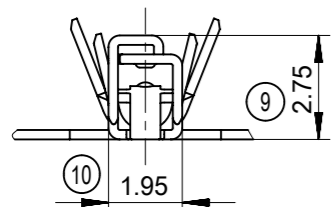

CONFIDENTIAL

※管理者以外のコピー及び配布を禁ずる

(2:1)

注記

- 一般公差
 $< 10 : \pm 0.3$
 $10 \leq < 30 : \pm 0.4$
 $30 \leq : \pm 0.5$
 ANGULAR : $\pm 5^\circ$
- 材質 : 銅合金
- めっき仕様 : すずめっき
- 圧着規格
 弊社圧着仕様書に準拠すること。
 圧着仕様書 : AS-560205-001
- ELV及びRoHS適合品

NOTES:

- GENERAL TOLERANCES
 $< 10 : \pm 0.3$
 $10 \leq < 30 : \pm 0.4$
 $30 \leq : \pm 0.5$
 ANGULAR : $\pm 5^\circ$
- MATERIAL : COPPER ALLOY
- PLATING : Tin PLATING
- CRIMP STANDARD
 IT IS BASED ON MOLEX CRIMP STANDARD.
 CRIMP SPECIFICATION : AS-560205-001
- ELV & RoHS COMPLIANT

SECTION A-A
SCALE 10:1

SECTION B-B
SCALE 10:1

製品取り出し方向
DIRECTION OF PRODUCT TAKING OUT

製品番号 PART NO.	バレル サイズ GRIP SIZE	適応電線 APPLICABLE WIRE		寸法 / DIMENSION					
				A	B	C	D	E	F
560205-0102	S	CIVUS, AVSS, AVSSH AESSX, IVSSH, FLRYW-B	0.5 (f)	(2.2)	2.4	R0.5	(2.45)	2.94	R0.7
560205-0103	M	CIVUS AVSS	0.75, 1.25 0.85, 1.25	(2.8)	2.73	R0.7	(2.73)	3.46	R0.9
560205-0101	L	AVSSH, AESSX, IVSSH FLRYW-B	0.75f, 1.25f 0.75	(2.8)	2.73	R0.7	(3.2)	3.94	R0.95

SYMBOLS DIMENSION UNITS SCALE	THIS DRAWING CONTAINS INFORMATION THAT IS PROPRIETARY TO MOLEX ELECTRONIC TECHNOLOGIES, LLC AND SHOULD NOT BE USED WITHOUT WRITTEN PERMISSION		CURRENT REV DESC:		
	mm	5:1			
	GENERAL TOLERANCES (UNLESS SPECIFIED)				
	ANGULAR TOL				
▽ = 0	4 PLACES	EC NO: 603294	2018/07/03	CTX-J 100 RECEPTACLE TERMINAL SEALED	
▽ = 0	3 PLACES	DRWN: GABE	2018/08/23		
▽ = 0	2 PLACES	CHK'D: TIIDA01	2018/08/23		
▽ = 0	1 PLACE	APPR: TOSADA	2018/08/23	PRODUCT CUSTOMER DRAWING	
▽ = 0	0 PLACES	INITIAL REVISION:		DOCUMENT NUMBER	
□ = 0	DRAFT WHERE APPLICABLE MUST REMAIN WITHIN DIMENSIONS	DRWN: TIIDA01	2014/06/04	SD-560205-001	
◇ = 0	THIRD ANGLE PROJECTION	APPR: MAYAMAMOTO	2015/11/09	DOC TYPE	
				PSD	
				DOC PART	
				001	
				REVISION	
				C	
				SHEET NUMBER	
				1 OF 1	