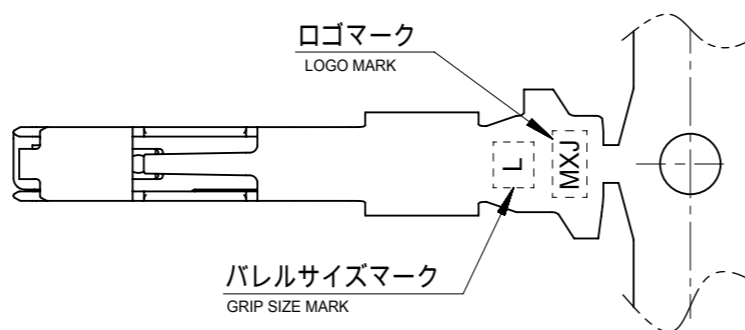

CONFIDENTIAL

※管理者以外のコピー及び配布を禁ずる

(2:1)

注記

- 一般公差
 $< 10 : \pm 0.3$
 $10 \leq < 30 : \pm 0.4$
 $30 \leq : \pm 0.5$
 ANGULAR : $\pm 5^\circ$
- 材質 : 銅合金
- めっき仕様 : すずめっき
- 圧着規格
 弊社圧着仕様書に準拠すること。
 圧着仕様書 : AS-560205-001
- ELV及びRoHS適合品

NOTES:

- GENERAL TOLERANCES
 $< 10 : \pm 0.3$
 $10 \leq < 30 : \pm 0.4$
 $30 \leq : \pm 0.5$
 ANGULAR : $\pm 5^\circ$
- MATERIAL : COPPER ALLOY
- PLATING : Tin PLATING
- CRIMP STANDARD
 IT IS BASED ON MOLEX CRIMP STANDARD.
 CRIMP SPECIFICATION : AS-560205-001
- ELV & RoHS COMPLIANT

SECTION A-A
SCALE 10:1

SECTION B-B
SCALE 10:1

製品取り出し方向
DIRECTION OF PRODUCT TAKING OUT

製品番号 PART NO.	バレル サイズ GRIP SIZE	適応電線 APPLICABLE WIRE		寸法 / DIMENSION					
				A	B	C	D	E	F
560205-0102	S	CIVUS, AVSS, AVSSH AESSX, IVSSH, FLRYW-B	0.5 (f)	(2.2)	2.4	R0.5	(2.45)	2.94	R0.7
560205-0103	M	CIVUS AVSS	0.75, 1.25 0.85, 1.25	(2.8)	2.73	R0.7	(2.73)	3.46	R0.9
560205-0101	L	AVSSH, AESSX, IVSSH FLRYW-B	0.75f, 1.25f 0.75	(2.8)	2.73	R0.7	(3.2)	3.94	R0.95

SYMBOLS DIMENSION UNITS SCALE	THIS DRAWING CONTAINS INFORMATION THAT IS PROPRIETARY TO MOLEX ELECTRONIC TECHNOLOGIES, LLC AND SHOULD NOT BE USED WITHOUT WRITTEN PERMISSION		CURRENT REV DESC:		
	mm	5:1			
	GENERAL TOLERANCES (UNLESS SPECIFIED)				
	ANGULAR TOL				
▽ = 0	4 PLACES	EC NO: 603294	2018/07/03	CTX-J 100 RECEPTACLE TERMINAL SEALED	
▽ = 0	3 PLACES	DRWN: GABE	2018/08/23		
▽ = 0	2 PLACES	CHK'D: TIIDA01	2018/08/23		
▽ = 0	1 PLACE	APPR: TOSADA	2018/08/23	PRODUCT CUSTOMER DRAWING	
▽ = 0	0 PLACES	INITIAL REVISION:		DOCUMENT NUMBER	
□ = 0	DRAFT WHERE APPLICABLE MUST REMAIN WITHIN DIMENSIONS	DRWN: TIIDA01	2014/06/04	SD-560205-001	
◇ = 0	THIRD ANGLE PROJECTION	APPR: MAYAMAMOTO	2015/11/09	DOC TYPE	
				PSD	
				DOC PART	
				001	
				REVISION	
				C	
				SHEET NUMBER	
				1 OF 1	