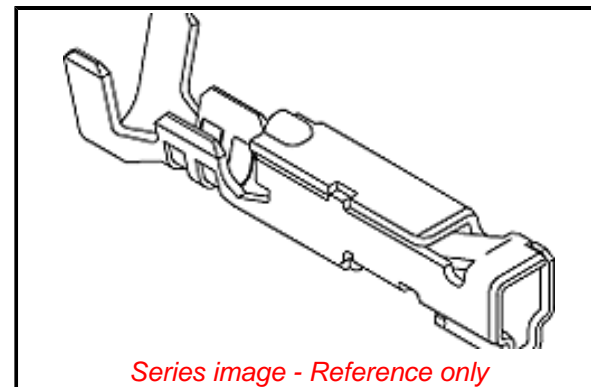

PLEASE CHECK WWW.MOLEX.COM FOR LATEST PART INFORMATION

Part Number: **0561888000**
Status: **Active**
Description: 3.30mm Pitch Crimp Terminal 56188, Female, 22-26 AWG, Reel, for 51284/51347 Housings

Documents:

3D Model	Product Specification PS-51284-002-001 (PDF)
Drawing (PDF)	Product Specification PS-51347-001-001 (PDF)
Product Specification PS-51284-001-001 (PDF)	RoHS Certificate of Compliance (PDF)

General

Product Family	Crimp Terminals
Series	<u>56188</u>
Application	Signal
Crimp Quality Equipment	Yes
Packaging Alternative	<u>56188-8100</u> (Loose)
Product Name	N/A
UPC	756054152171

Physical

Gender	Female
Material - Metal	Phosphor Bronze
Material - Plating Mating	Tin
Material - Plating Termination	Tin
Net Weight	169.000/mg
Packaging Type	Reel
Plating min - Mating	0.889µm
Plating min - Termination	0.914µm
Termination Interface: Style	Crimp or Compression
Wire Insulation Diameter	1.70mm max.
Wire Size AWG	22, 24, 26
Wire Size mm²	N/A

Material Info

Reference - Drawing Numbers

Product Specification	PS-51284-001-001, PS-51284-002-001, PS-51347-001-001
Sales Drawing	SD-56188-002

Series image - Reference only

EU ELV

Not Relevant

EU RoHS

Compliant

REACH SVHC

Not Contained Per -
ED/21/2016 (20 June
2016)

Halogen-Free

Status

Low-Halogen

Need more information on product environmental compliance?

Email productcompliance@molex.com
Please visit the [Contact Us](#) section for any non-product compliance questions.

China ROHS

ELV

RoHS Phthalates

Green Image

Not Relevant

Not Contained

Search Parts in this Series

56188 Series

Mates With

56265 , 56279

Use With

51284 , 51347