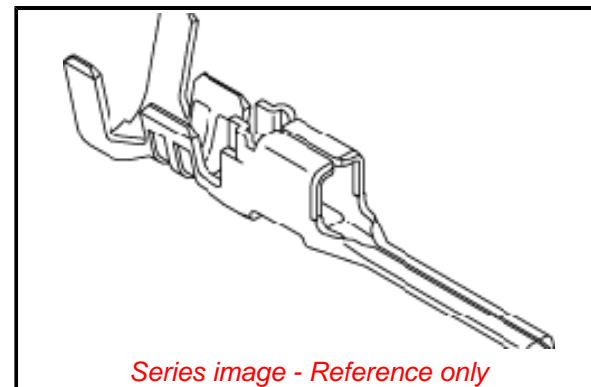

PLEASE CHECK WWW.MOLEX.COM FOR LATEST PART INFORMATION

Part Number: **0562658000**
Status: **Active**
Description: 3.30mm Pitch Crimp Terminal 56265, Male, 18-20 AWG, Reel, for 51346 Housing

Documents:

[3D Model](#) [Product Specification PS-51347-001-001 (PDF)](#)
[Drawing (PDF)](#) [RoHS Certificate of Compliance (PDF)](#)

General

Product Family Crimp Terminals
Series [56265](#)
Application Signal
Crimp Quality Equipment Yes
Packaging Alternative [56265-8100](#) (Loose)
Product Name N/A
UPC 800756598888

Physical

Gender Male
Material - Metal Phosphor Bronze
Material - Plating Mating Tin
Material - Plating Termination Tin
Net Weight 159.000/mg
Packaging Type Reel
Termination Interface: Style Crimp or Compression
Wire Insulation Diameter 2.60mm max.
Wire Size AWG 18, 20
Wire Size mm² N/A

Material Info

Reference - Drawing Numbers

Product Specification PS-51347-001-001
Sales Drawing SD-56265-001

EU ELV

Not Relevant

EU RoHS

Compliant

REACH SVHC

Not Contained Per -
ED/21/2016 (20 June
2016)

Halogen-Free

Status

Low-Halogen

**Need more information on product
environmental compliance?**

Email productcompliance@molex.com
Please visit the [Contact Us](#) section for any
non-product compliance questions.

China ROHS	Green Image
ELV	Not Relevant
RoHS Phthalates	Not Contained

Search Parts in this Series

[56265](#) Series

Mates With

[56187](#) , [56188](#)

Use With

[51346](#)