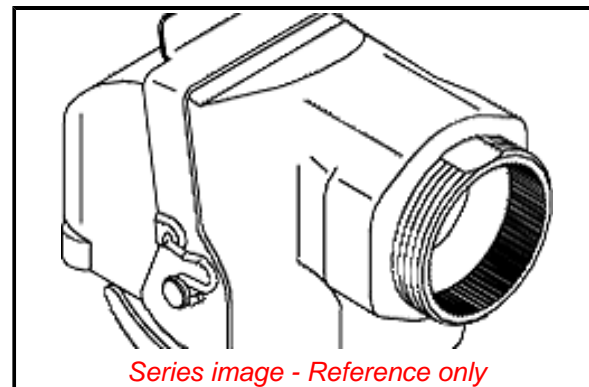

PLEASE CHECK WWW.MOLEX.COM FOR LATEST PART INFORMATION

Part Number: **0587231010**
Status: **Active**
Overview: HMC Heavy Duty Rectangular Connectors
Description: HMC Rectangular Industrial Hood, Multi-Module Type, Right-Angle, External Thread, 48-72 Circuits

Documents:

[3D Model](#) [Product Specification PS-58719-006-001 (PDF)](#)
[Drawing (PDF)](#) [RoHS Certificate of Compliance (PDF)](#)
[3D Model (PDF)](#)

General

Product Family I/O Connectors
Series 58723
Application Panel-Mount
Component Type Hood
Overview HMC Heavy Duty Rectangular Connectors
Product Name HMC
Type N/A
UPC 756054376119

Physical

Circuits (Loaded) 48
Circuits (maximum) 48
Durability (mating cycles max) 50
Lock to Mating Part Yes
Material - Metal Stainless Steel
Material - Plating Mating N/A
Net Weight 373181.700/mg
Orientation Right Angle
Packaging Type Bag
Panel Mount N/A
Pitch - Mating Interface N/A
Polarized to Mating Part Yes
Temperature Range - Operating -55° to +125°C
Termination Interface: Style N/A
Waterproof / Dustproof Yes
Waterproof / Dustproof Type IP65

Electrical

Current - Maximum per Contact 13.0A, 20.0A
Voltage - Maximum 300V DC

Material Info

Reference - Drawing Numbers

Product Specification PS-58719-006-001
Sales Drawing SD-58723-006-001, SD-58723-006-002

Series image - Reference only

EU ELV

Not Relevant

EU RoHS

Compliant with Exemption 6(a)-I,6(b)-II

REACH SVHC

Contained Per - D(2021)4569-DC (8 July 2021)
Lead

Halogen-Free

Status

Not Low-Halogen

For more information, please visit [Contact US](#)

China ROHS

50 Image

ELV

Not Relevant

RoHS Phthalates

Not Contained

Search Parts in this Series

58723 Series

Mates With

587190010 Panel Mount Bracket Type A Polarization, 587190020 PanelMount Bracket Type B Polarization

Use With

58866 End Bell Cap Assembly, 58721 Hood Bracket