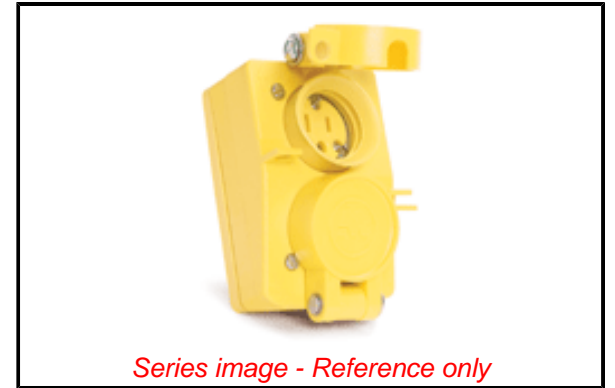

PLEASE CHECK WWW.MOLEX.COM FOR LATEST PART INFORMATION

Part Number: [1301460131](#)
Status: **Active**
Overview: [Watertite Wet-Location Wiring Solutions](#)
Description: Watertite Receptacle with Duplex Flip Coverplate, 2 Pole/3 Wire, NEMA 5-15, 125V

Documents:

3D Model	RoHS Certificate of Compliance (PDF)
3D Model (PDF)	Product Literature (PDF)
Drawing (PDF)	

Agency Certification

CSA	LR6837
UL	E68122

General

Product Family	Wiring Devices
Series	130146
IP Rating	IP67
NEMA Configuration	NEMA 5-15
Overview	Watertite Wet-Location Wiring Solutions
Product Name	Watertite
Receptacle Type	Duplex
Specialty	N/A
Type	Receptacle
UPC	78678871405

Physical

Flange	No
Flip Lid	Yes
Gender	Female
Length	N/A
Locking Blade	No
Net Weight	498.044/g
Poles	2-pole/3-wire

Electrical

Cord Type	N/A
Current - Maximum per Contact	15.0A
GFCI	No
Lighted Connector	No
Voltage - Maximum	125V

Material Info

Engineering Number	60W47DPLX

Reference - Drawing Numbers

Sales Drawing	1301460131-000

EU ELV

Not Relevant

EU RoHS

Not Reviewed

REACH SVHC

Not Reviewed

Halogen-Free

Status

Not Reviewed

For more information, please visit [Contact US](#)

China ROHS

Not Reviewed

ELV

Not Relevant

RoHS Phthalates

Not Reviewed

Search Parts in this Series

[130146 Series](#)