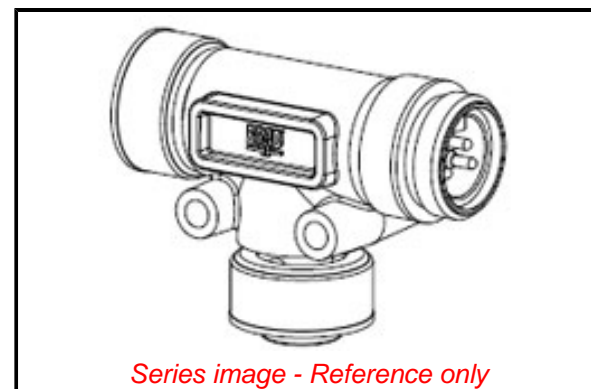

Physical

Color - Cable Jacket Yellow
 Drop Connector Mini-Change
 Drop Gender Female
 Keyway Single
 LED Indicator No
 Left Trunk Connector Mini-Change
 Left Trunk Gender Female
 Leg 1 Length N/A
 Leg 2 Length N/A
 Length 0.066m
 Material - Cable Jacket N/A
 Material - Connector Body TPE
 Material - Coupling Nut Black Epoxy Coated Zinc
 Net Weight 1321.129/g
 Poles 3
 Right Trunk Connector Mini-Change
 Right Trunk Gender Male
 Temperature Range - Operating -20°C to +105°C

Electrical

Current - Maximum per Contact 10.0A
 Voltage - Maximum 600V AC/DC

Material Info

Engineering Number 61056

Reference - Drawing Numbers

Sales Drawing 1300180476-000

EU ELV

Not Relevant