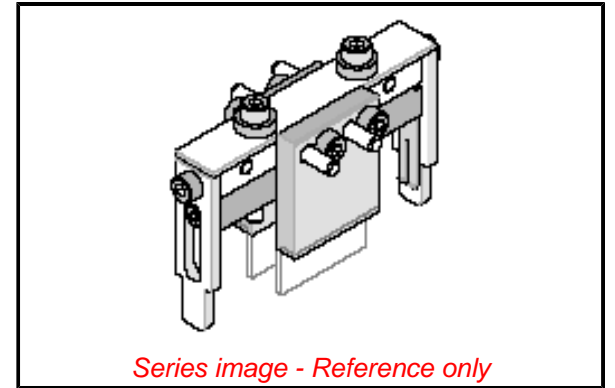

PLEASE CHECK WWW.MOLEX.COM FOR LATEST PART INFORMATION

Part Number: [0621005200](#)
Status: **Active**
Overview: [Application Tooling](#)
Description: Micro TCA Removal Tool

Documents:
[RoHS Certificate of Compliance (PDF)](#)

General

Product Family	Application Tooling
Series	207121
Comments	See Tooling Specification (PDF) Above
Function	Extraction
Geographic Area	Global
Level of Automation	Manual
More Detailed Tech Information	applicationtooling@molex.com
Overview	Application Tooling
Product Name	PremiumGrade
Tool Type	Extraction Hand Tool
UPC	822350972000
Warranty Disclaimer	CAUTION: Molex tooling crimp specifications are valid only when used with Molex terminals and tooling manufactured by Molex and sold by Molex or authorized distributors ("Molex Tooling"). When using tooling other than Molex Tooling with Molex specific connector systems listed in our ATS documents, the Molex tooling qualification does not apply and the responsibility for full qualification of the connector system is that of the customer. Molex accepts no liability for connector performance or tooling support where tooling other than Molex Tooling is used or where Molex Tooling is modified.

Material Info

Series image - Reference only

EU ELV

Not Relevant

EU RoHS

Compliant

REACH SVHC

Not Contained Per -
D(2021)4569-DC (8
July 2021)

Halogen-Free

Status

Not Relevant

For more information, please visit [Contact US](#)

China ROHS

ELV

RoHS Phthalates

China RoHS

Not Relevant

Not Relevant

Not Contained

Search Parts in this Series

[207121](#) Series

Use With

MICRO TCA 170 Circuit Assembly, [75594](#) Series

Application Tooling | [FAQ](#)

Description	Product #

MicroTCA EdgeLine Connector, 0.75mm	755940000

Pitch, 0.76µm Select

Gold (Au), 170

Circuit