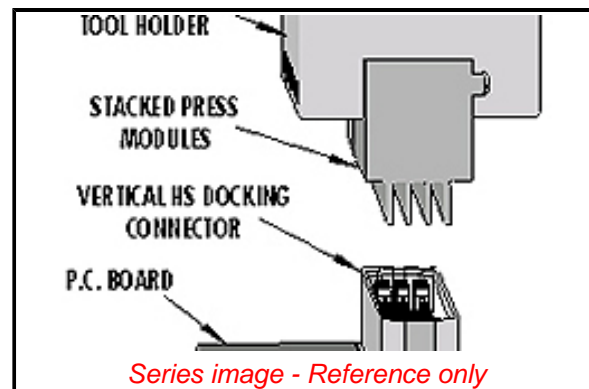

PLEASE CHECK WWW.MOLEX.COM FOR LATEST PART INFORMATION

Part Number: [0622020234](#)
Status: **Active**
Overview: [Application Tooling](#)
Description: [Insertion Module](#)

Documents:

[RoHS Certificate of Compliance (PDF)](#)

General

Product Family	Application Tooling
Series	207123
Comments	See Tooling Manual PDF on left side of this page
Function	Insertion
Geographic Area	Global
Level of Automation	Manual
More Detailed Tech Information	applicationtooling@molex.com
Overview	Application Tooling
Product Name	N/A
Tool Type	Press-Fit Insertion Tool
UPC	756054891544
Warranty Disclaimer	CAUTION: Molex tooling crimp specifications are valid only when used with Molex terminals and tooling manufactured by Molex and sold by Molex or authorized distributors ("Molex Tooling"). When using tooling other than Molex Tooling with Molex specific connector systems listed in our ATS documents, the Molex tooling qualification does not apply and the responsibility for full qualification of the connector system is that of the customer. Molex accepts no liability for connector performance or tooling support where tooling other than Molex Tooling is used or where Molex Tooling is modified.

Material Info

Reference - Drawing Numbers
[Application Tooling Documents](#)

622020234

EU ELV

Not Reviewed

EU RoHS

Not Reviewed

REACH SVHC

Not Reviewed

Halogen-Free

Status

Not Reviewed

For more information, please visit [Contact US](#)

China ROHS

Not Reviewed

ELV

Not Reviewed

RoHS Phthalates

Not Reviewed

Search Parts in this Series

[207123 Series](#)

PLEASE CHECK WWW.MOLEX.COM FOR LATEST PART INFORMATION