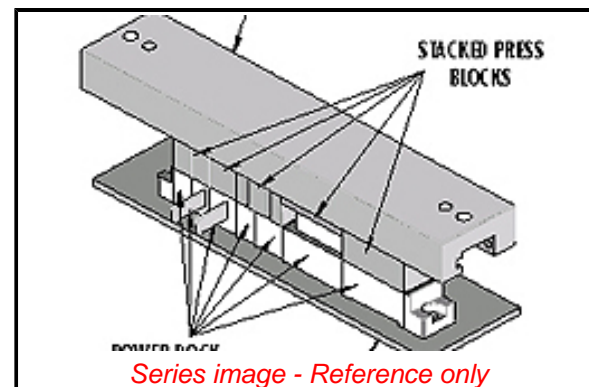

PLEASE CHECK WWW.MOLEX.COM FOR LATEST PART INFORMATION

Part Number: [0622021807](#)
Status: **Active**
Overview: [Application Tooling](#)
Description: Modular Press-In Tool

Documents:

[RoHS Certificate of Compliance (PDF)](#)

General

Product Family	Application Tooling
Series	207123
Function	Extraction
Geographic Area	Global
Level of Automation	Manual
More Detailed Tech Information	applicationtooling@molex.com
Overview	Application Tooling
Product Name	N/A
Tool Type	Press-Fit Insertion Tool
UPC	822348036257
Warranty Disclaimer	CAUTION: Molex tooling crimp specifications are valid only when used with Molex terminals and tooling manufactured by Molex and sold by Molex or authorized distributors ("Molex Tooling"). When using tooling other than Molex Tooling with Molex specific connector systems listed in our ATS documents, the Molex tooling qualification does not apply and the responsibility for full qualification of the connector system is that of the customer. Molex accepts no liability for connector performance or tooling support where tooling other than Molex Tooling is used or where Molex Tooling is modified.

Material Info

Reference - Drawing Numbers
Application Tooling Documents

ATS-622021807

EU ELV

Not Relevant

EU RoHS

Not Reviewed

REACH SVHC

Not Reviewed

Halogen-Free

Status

Not Relevant

For more information, please visit [Contact US](#)

China ROHS

Not Relevant

ELV

Not Relevant

RoHS Phthalates

Not Reviewed

Search Parts in this Series

[207123 Series](#)