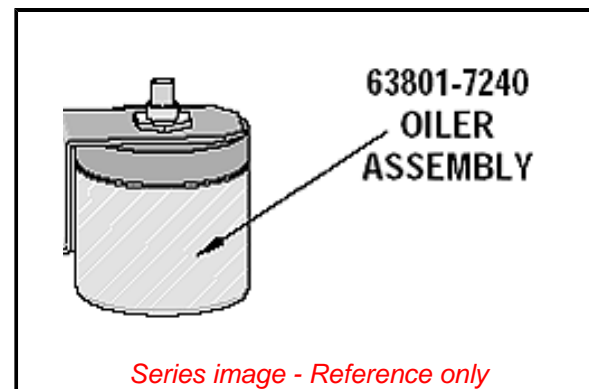

PLEASE CHECK WWW.MOLEX.COM FOR LATEST PART INFORMATION

Part Number: [0638017240](#)
Status: **Active**
Overview: [Application Tooling](#)
Description: Terminal Oiler for TM-3000 Press Side Loading Terminals

Documents:

[RoHS Certificate of Compliance (PDF)](#)

General

Product Family	Application Tooling
Series	207122
Comments	See Tooling Specification (PDF) Above. Type: OILER
Function	Crimp
Geographic Area	Global
Level of Automation	N/A
More Detailed Tech Information	applicationtooling@molex.com
Overview	Application Tooling
Product Name	N/A
Tool Type	N/A
UPC	822350287678
Warranty Disclaimer	CAUTION: Molex tooling crimp specifications are valid only when used with Molex terminals and tooling manufactured by Molex and sold by Molex or authorized distributors ("Molex Tooling"). When using tooling other than Molex Tooling with Molex specific connector systems listed in our ATS documents, the Molex tooling qualification does not apply and the responsibility for full qualification of the connector system is that of the customer. Molex accepts no liability for connector performance or tooling support where tooling other than Molex Tooling is used or where Molex Tooling is modified.

Material Info

Reference - Drawing Numbers
Application Tooling Documents

ATS-638017240-001

EU ELV

Not Reviewed

EU RoHS

Not Reviewed

REACH SVHC

Not Reviewed

Halogen-Free

Status

Not Reviewed

For more information, please visit [Contact US](#)

China ROHS

Not Reviewed

ELV

Not Reviewed

RoHS Phthalates

Not Reviewed

Search Parts in this Series

[207122 Series](#)

Use With

N/A