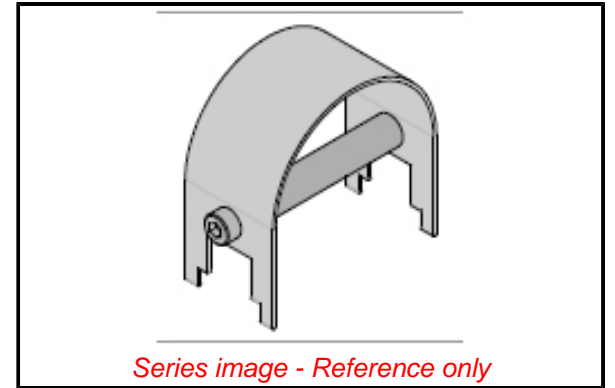

Documents:

[Application Specification AS-560065-002-001 (PDF)](#)   [Application Specification AS-560065-002-FR-001 (PDF)](#)
[Application Specification AS-560065-002-CH-001 (PDF)](#)   [RoHS Certificate of Compliance (PDF)](#)

General

Product Family	Application Tooling
Series	207121
Comments	See Tooling Specification (PDF) Above
Function	Extraction
Geographic Area	Global
Level of Automation	Manual
More Detailed Tech Information	applicationtooling@molex.com
Overview	Application Tooling
Product Name	CMX
Tool Type	Extraction Hand Tool
UPC	884982576896
Warranty Disclaimer	CAUTION: Molex tooling crimp specifications are valid only when used with Molex terminals and tooling manufactured by Molex and sold by Molex or authorized distributors ("Molex Tooling"). When using tooling other than Molex Tooling with Molex specific connector systems listed in our ATS documents, the Molex tooling qualification does not apply and the responsibility for full qualification of the connector system is that of the customer. Molex accepts no liability for connector performance or tooling support where tooling other than Molex Tooling is used or where Molex Tooling is modified.

Material Info

Reference - Drawing Numbers

Application Specification	AS-560065-002-001, AS-560065-002-CH-001, AS-560065-002-FR-001
Application Tooling Documents	ATS-638240100-001

EU ELV

Not Relevant

EU RoHS

Not Reviewed

REACH SVHC

Not Reviewed

Halogen-Free

Status

Not Relevant

For more information, please visit [Contact US](#)

China ROHS

Not Relevant

ELV

Not Relevant

RoHS Phthalates

Not Reviewed

Search Parts in this Series

[207121 Series](#)

Use With

[198009](#) CMX Receptacle Connector Assembly, 53 Way, Right and Left Slide Orientation