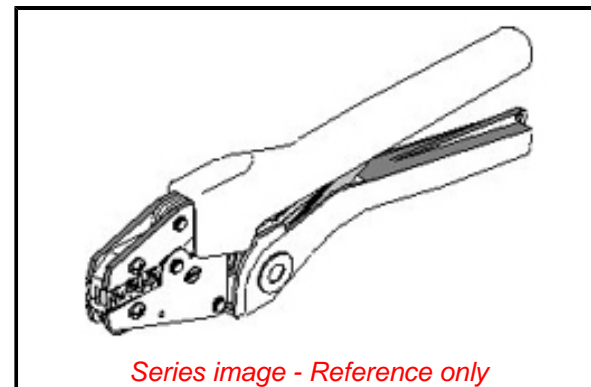

Documents:
[RoHS Certificate of Compliance (PDF)](#)

General

Product Family	Application Tooling
Series	207129
Comments	Type RHT
Function	Crimp
Geographic Area	Global
Level of Automation	Manual
More Detailed Tech Information	applicationtooling@molex.com
Overview	Application Tooling
Product Name	N/A
Tool Type	Hand Crimp Tool
UPC	756054563649
Warranty Disclaimer	CAUTION: Molex tooling crimp specifications are valid only when used with Molex terminals and tooling manufactured by Molex and sold by Molex or authorized distributors ("Molex Tooling"). When using tooling other than Molex Tooling with Molex specific connector systems listed in our ATS documents, the Molex tooling qualification does not apply and the responsibility for full qualification of the connector system is that of the customer. Molex accepts no liability for connector performance or tooling support where tooling other than Molex Tooling is used or where Molex Tooling is modified.

Material Info

Engineering Number RHT-1993

Reference - Drawing Numbers

Application Tooling Documents
TM-640160065-001, TM-640160065CN-001, TM-640160065DE-001, TM-640160065FR-001, TM-640160065IT-001, TM-640160065JP-001, TM-640160065KR-001, TM-640160065MY-001, TM-640160065PL-001, TM-640160065RU-001, TM-640160065SK-001, TM-640160065SP-001, TM-640160065TH-001, TM-640160065TW-001, TM-640160065VN-001

Series image - Reference only

EU ELV

Not Relevant

EU RoHS

Not Reviewed

REACH SVHC

Not Contained Per - ED/61/2018 (27 June 2018)

Halogen-Free

Status

Not Relevant

For more information, please visit [Contact US](#)

China ROHS

ELV

RoHS Phthalates

China RoHS

Not Relevant

Not Relevant

Not Contained

Search Parts in this Series

[207129 Series](#)

Use With

Loose Piece Terminals

Application Tooling

Description

FAQ

Product #

InsulKrimp Snap Plug, for 18-22 AWG Wire, 24.13mm Length	190340002
InsulKrimp Snap Plug, for 18-22 AWG Wire, 22.61mm Length	190340005
InsulKrimp Snap Plug, for 14-16 AWG Wire, 24.13mm Length	190340007
InsulKrimp Ring Tongue Terminal for 18-22 AWG Wire	190700005