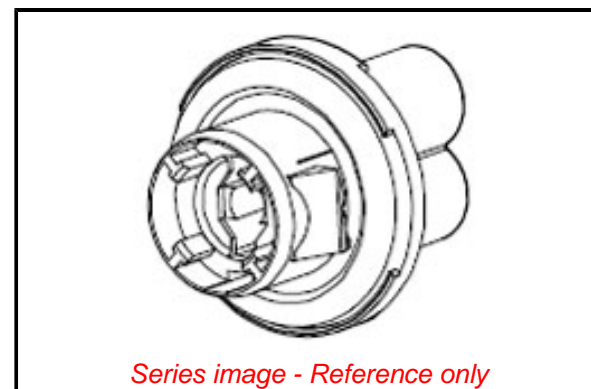

PLEASE CHECK WWW.MOLEX.COM FOR LATEST PART INFORMATION

Part Number: **0681470215**
Status: **Active**
Overview: Automotive Bulb Sockets
Description: Wedge Bulb Socket, Single Housing Assembly, W5W, Sealed, Gray

Documents:

3D Model	Product Specification PS-68147-001 (PDF)
3D Model (PDF)	Packaging Specification PK-49505-001-001 (PDF)
Drawing (PDF)	RoHS Certificate of Compliance (PDF)

General

Product Family	Other Sockets
Series	68147
Comments	Sealed bulb socket for W5W
Component Type	Socket
Overview	<u>Automotive Bulb Sockets</u>
Product Name	Wedge Bulb Socket
UPC	800756100036

Physical

Circuits (Loaded)	2
Circuits (maximum)	2
Color - Resin	Gray
Durability (mating cycles max)	Contact Molex
Entry Angle	Vertical
Keying to Mating Part	None
Material - Resin	Nylon
Net Weight	5.667/g
PCB Locator	No
PCB Retention	N/A
Packaging Type	Bag
Pitch - Mating Interface	N/A
Temperature Range - Operating	-40° to +85°C
Termination Interface: Style	Through Hole

Electrical

Current - Maximum per Contact	7.0A
Voltage - Maximum	12V

Material Info

Reference - Drawing Numbers

Packaging Specification	PK-49505-001-001
Product Specification	PS-68147-001
Sales Drawing	SD-68147-002

Series image - Reference only

EU ELV

Compliant

EU RoHS

Compliant

REACH SVHC

Not Contained Per -
D(2020)4578-DC (25
June 2020)

Halogen-Free

Status

Low-Halogen

For more information, please visit [Contact US](#)

China ROHS	Not Relevant
ELV	Compliant
RoHS Phthalates	Not Contained

Search Parts in this Series

68147 Series

Mates With

Wedge Base Bulb

Use With

Wedge Terminal [354779002](#)
Wedge
Terminal Wire Seal [495059001](#)