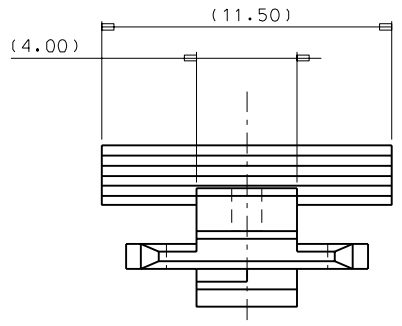

DO NOT SCALE DRAWING
DIMENSION IN METRIC

PROJECT NO. SIMILAR ITEM DWG. NO. SD-68503-006

NOTES

- MATERIAL : POLYAMIDE(NYLON 66),YELLOW
- APPLICATION : OBD M/HSG 16P (ENG.NO.:68503-1602)

NO.	685030103	68503-0103
MATERIAL NO.		
ENG. NO.		

RELEASED MANUFACTURING EC NO.: KOR2002-0057 DRWN: H.C.RHO 2001/12/29 CHK: H.C.RHO 2001/12/29 APPR: C.W.LEE 2001/12/29	QUALITY SYMBOLS	MAJOR CRITICAL 	GENERAL TOLERANCES: (UNLESS SPECIFIED) mm INCH 4 PLACES ±0. ±. 3 PLACES ±0. ±. 2 PLACES ±0.1 ±. 1 PLACE ±0. ±. ANGULAR: ± 1°	SCALE 5:1	DESIGN UNITS <input checked="" type="checkbox"/> mm <input type="checkbox"/> INCH	THIRD ANGLE PROJECTION <input checked="" type="checkbox"/>	DIMENSIONS: <input type="checkbox"/> mm <input type="checkbox"/> INCH <input checked="" type="checkbox"/> mm ONLY	SHT	REV
	DESCRIPTION			TITLE:					
REV									