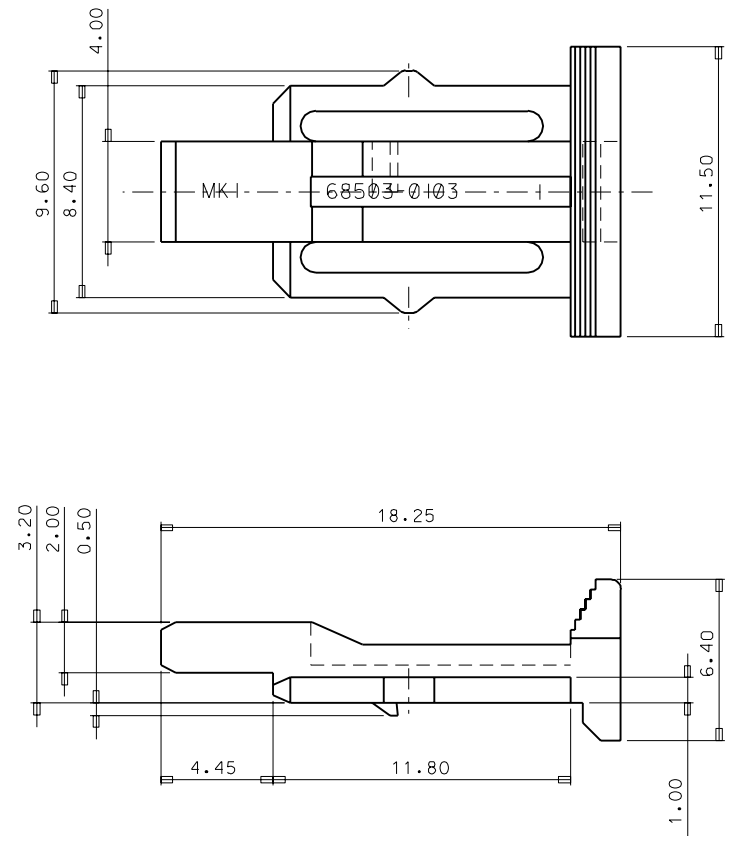

DO NOT SCALE DRAWING
DIMENSION IN METRIC

PROJECT NO. SIMILAR ITEM DWG. NO. SD-68503-006

NOTES

- MATERIAL : POLYAMIDE(NYLON 66),YELLOW
- APPLICATION : OBD M/HSG 16P (ENG.NO.:68503-1602)

NO.	685030103	68503-0103
MATERIAL NO.		
ENG. NO.		

RELEASED MANUFACTURING EC NO.: KOR2002-0057 DRWN: H.C.RHO 2001/12/29 CHK: H.C.RHO 2001/12/29 APPR: C.W.LEE 2001/12/29	QUALITY SYMBOLS	MAJOR CRITICAL 	GENERAL TOLERANCES: (UNLESS SPECIFIED) mm INCH 4 PLACES ±0. ±. 3 PLACES ±0. ±. 2 PLACES ±0.1 ±. 1 PLACE ±0. ±. ANGULAR: ± 1°	SCALE 5:1	DESIGN UNITS <input checked="" type="checkbox"/> mm <input type="checkbox"/> INCH	THIRD ANGLE PROJECTION <input checked="" type="checkbox"/>	DIMENSIONS: <input type="checkbox"/> mm <input type="checkbox"/> INCH <input checked="" type="checkbox"/> mm ONLY	SHT	REV
	DESCRIPTION			TITLE:					
REV									

DRAWN BY & DATE H.C.RHO 011229	
CHECKED BY & DATE H.C.RHO 011229	
APPROVED BY & DATE C.W.LEE 011229	
CAD FILENAME	SOBDCPA

TITLE: OBD PLUG CPA	
MATERIAL NO.	SEE TABLE
DRAWING NO.	SD-68503-006

MOLEX INCORPORATED KOREA	
MATERIAL NO.	SEE TABLE
DRAWING NO.	SD-68503-006
SHEET NO.	1 OF 1
SIZE	B