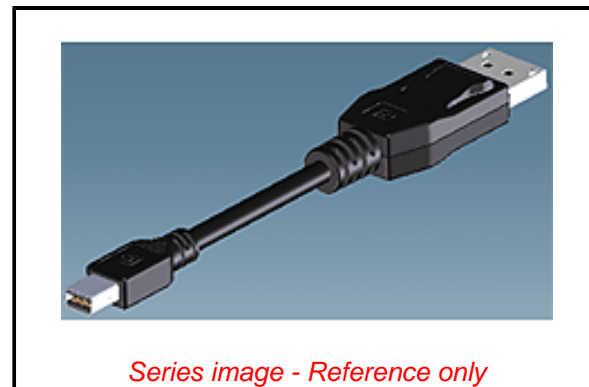

Documents:

[Drawing \(PDF\)](#) [RoHS Certificate of Compliance \(PDF\)](#)
[Product Specification PS-68785-0001-001 \(PDF\)](#)

General

Product Family	Cable Assemblies
Series	68785
Assembly Configuration	Dual Ended Connectors
Connector to Connector	Mini DisplayPort-to-DisplayPor
Overview	DisplayPort and Mini DisplayPort Interconnect System
Product Name	DisplayPort, Mini DisplayPort
UPC	883906862145

Physical

Cable Length	1.0m
Circuits (Loaded)	20
Color - Resin	Black
Gender	Male-Male
Lock to Mating Part	Yes
Net Weight	52.300/g
Packaging Type	Carton
Pitch - Mating Interface	0.40mm, 1.00mm
Single Ended	No
Waterproof / Dustproof	No
Wire Insulation Diameter	N/A
Wire/Cable Type	Round

Electrical

Current - Maximum per Contact	0.5A
Impedance	100Ω
Shield Type	Full Shield
Shielded	Yes
Voltage - Maximum	40V AC

Material Info

Reference - Drawing Numbers

Product Specification	PS-68785-0001-001
Sales Drawing	SD-68785-0001-001