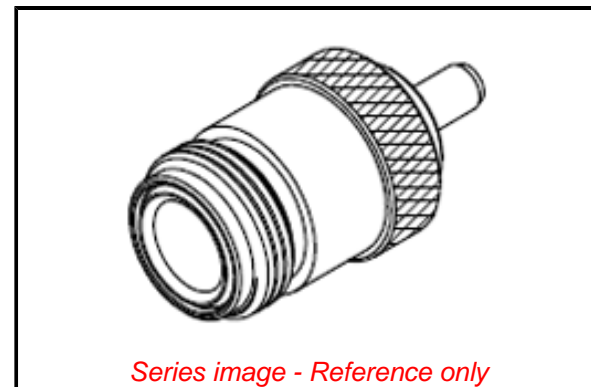

PLEASE CHECK WWW.MOLEX.COM FOR LATEST PART INFORMATION

Part Number: [0731000033](#)
Status: **Active**
Overview: Type N RF Connectors
Description: 50 Ohms, N Jack, Crimp, RG-141, RG-303 and RG-58 Cable, Bulk

Documents:

[Drawing (PDF)](#) [RoHS Certificate of Compliance (PDF)](#)

General

Product Family	RF/Coax Connectors
Series	73100
Overview	Type N RF Connectors
Product Name	N
Style	Cable
Type	Medium
UPC	822348661749
Wire/Cable Type	RG-141, RG-303, RG-58

Physical

Gender	Jack
Keying to Mating Part	None
Net Weight	31.147/g
Orientation	Straight
PCB Mounting	N/A
Packaging Type	Bag
Panel Mount	No
Panel Mount Method	N/A
Reverse Polar	No

Electrical

Frequency	11 GHz
Impedance	50Ω
Power / Voltage	VOLTAGE: 1000 Vrms@Sea Level

Solder Process Data

Lead-freeProcess Capability	N/A

Material Info

Reference - Drawing Numbers

Sales Drawing	SD-73100-0033, SD-73276-235

Series image - Reference only

EU ELV

Not Relevant

EU RoHS

Compliant with Exemption 6(c)

REACH SVHC

Contained Per - ED/61/2018 (27 June 2018)

Lead

Halogen-Free

Status

Low-Halogen

For more information, please visit [Contact US](#)

China ROHS

ELV

RoHS Phthalates

China RoHS

50 Image

Not Relevant

Not Contained

Search Parts in this Series

[73100 Series](#)