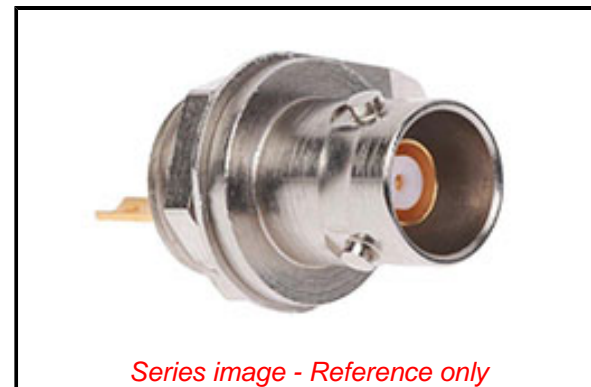

**PLEASE CHECK WWW.MOLEX.COM FOR LATEST PART INFORMATION**

**Part Number:** [0731157053](#)  
**Status:** **Active**  
**Overview:** [BNC Miniature RF Connectors and Cable Assemblies](#)  
**Description:** BNC 75 Ohm, Panel Isolated, Bulkhead Jack Receptacle, Solder Pot

**Documents:**

[Drawing \(PDF\)](#) [RoHS Certificate of Compliance \(PDF\)](#)

**General**

Product Family	RF/Coax Connectors
Series	73115
Comments	Solder Pot
Overview	<a href="#">BNC Miniature RF Connectors and Cable Assemblies</a>
Product Name	BNC
Style	Hookup Wire
Type	Miniature
UPC	800754342049
Wire/Cable Type	1.32mm max.

**Physical**

Cable Attachment	N/A
Gender	Jack
Keying to Mating Part	None
Orientation	Straight
PCB Mounting	N/A
Packaging Type	Bag
Panel Mount	Yes
Panel Mount Method	Bulkhead
Reverse Polar	No

**Electrical**

Frequency	2 GHz
Impedance	75Ω
Power / Voltage	VOLTAGE: 500 Vrms@Sea Level

**Material Info**

**Reference - Drawing Numbers**

Sales Drawing	SD-73115-7053
---------------	---------------

*Series image - Reference only*