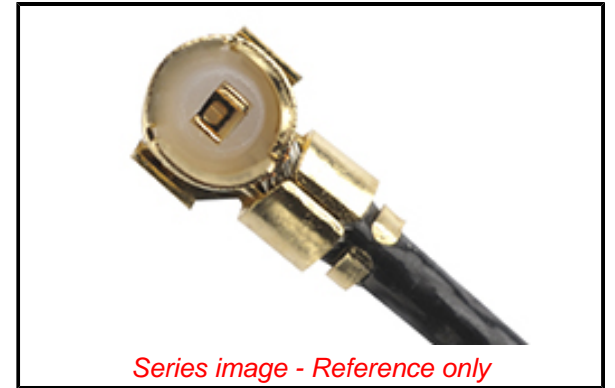

Physical

Cable Length	304.80mm (1.0')
Circuits (Loaded)	0
Gender	Plug/Plug
Material - Metal	Phosphor Bronze
Material - Plating Mating	Gold
Material - Resin	Polyester
Net Weight	2.060/g
Number of Rows	1
Packaging Type	Bag
Single Ended	No
Wire/Cable Type	Coaxial

Electrical

Impedance	50Ω
-----------	-----

Solder Process Data

Lead-freeProcess Capability	N/A
-----------------------------	-----

Material Info

Reference - Drawing Numbers

Sales Drawing	SD-73116-000
---------------	--------------