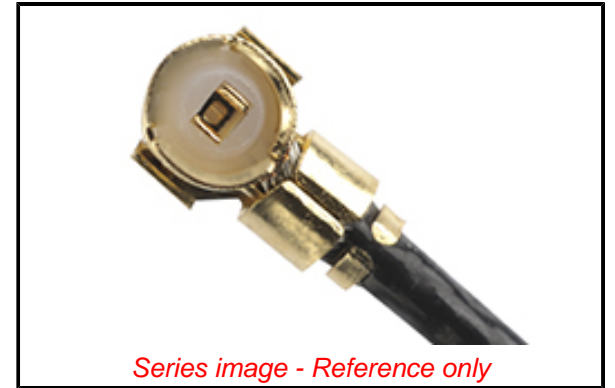

PLEASE CHECK WWW.MOLEX.COM FOR LATEST PART INFORMATION

Part Number: [0731160016](#)
Status: **Active**
Overview: RF Connectors and Microwave Products
Description: MCRF-to-Pigtail, 1.13mm Cable Diameter, Length 230.13mm, H18, 50 Ohms, One Piece Per Bag

Documents:

[Drawing (PDF)](#) [RoHS Certificate of Compliance (PDF)](#)

General

Product Family	Cable Assemblies
Series	73116
Assembly Configuration	Single Ended Connector
Connector to Connector	MCRF-to-Pigtail
Overview	RF Connectors and Microwave Products
Product Name	MCRF, RF
Type	RF Cable Assembly
UPC	884982813212

Physical

Cable Length	230.13mm (9.060")
Circuits (Loaded)	0
Gender	Plug-Pigtail
Material - Metal	Phosphor Bronze
Material - Plating Mating	Gold
Material - Resin	Polyester
Number of Rows	1
Packaging Type	Bag
Single Ended	Yes
Wire/Cable Type	Coaxial

Electrical

Impedance	50Ω

Material Info

Reference - Drawing Numbers

Sales Drawing	SD-73116-001

EU ELV

Not Reviewed

EU RoHS

Not Reviewed

REACH SVHC

Not Reviewed

Halogen-Free

Status

Not Reviewed

For more information, please visit [Contact US](#)

China ROHS

Not Reviewed

ELV

Not Reviewed

RoHS Phthalates

Not Reviewed

Search Parts in this Series

[73116 Series](#)

Mates With

[734120110 MCRF, 50 Ohm, Receptacle](#)