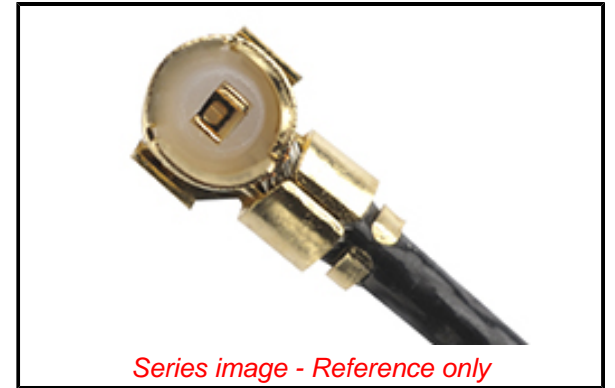

PLEASE CHECK WWW.MOLEX.COM FOR LATEST PART INFORMATION

Part Number: [0731160044](#)
Status: **Active**
Overview: RF Connectors and Microwave Products
Description: MCRF-to-MCRF, 1.37mm Cable Diameter, Length 76.2mm, H25, 50 Ohms, One Piece Per Bag

Physical

Cable Length	76.20mm (3.000")
Circuits (Loaded)	0
Gender	Plug/Plug
Material - Metal	Phosphor Bronze
Material - Plating Mating	Gold
Material - Resin	Polyester
Net Weight	0.352/g
Number of Rows	1
Packaging Type	Bag
Single Ended	No
Wire/Cable Type	Coaxial

Electrical

Impedance	50Ω
-----------	-----

Solder Process Data

Lead-freeProcess Capability	N/A
-----------------------------	-----

Material Info

Reference - Drawing Numbers

Sales Drawing	SD-73116-004-001
---------------	------------------