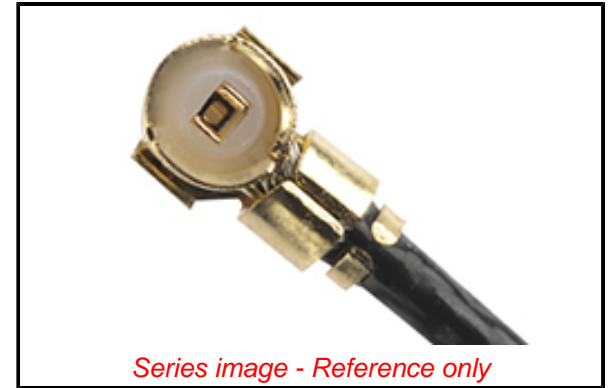

PLEASE CHECK WWW.MOLEX.COM FOR LATEST PART INFORMATION

Part Number: [0731160055](#)
Status: **Active**
Overview: RF Connectors and Microwave Products
Description: MCRF-to-Pigtail, 1.37mm Cable Diameter, Length 152.4mm, H25, 50 Ohms, One Piece Per Bag

Documents:

[Drawing (PDF)](#) [RoHS Certificate of Compliance (PDF)](#)

General

Product Family	Cable Assemblies
Series	73116
Assembly Configuration	Single Ended Connector
Connector to Connector	MCRF-to-Pigtail
Overview	RF Connectors and Microwave Products
Product Name	MCRF, RF
Type	RF Cable Assembly
UPC	884982813588

Physical

Cable Length	152.40mm (6.000")
Circuits (Loaded)	0
Gender	Plug-Pigtail
Material - Metal	Phosphor Bronze
Material - Plating Mating	Gold
Material - Resin	Polyester
Number of Rows	1
Packaging Type	Bag
Single Ended	Yes
Wire/Cable Type	Coaxial

Electrical

Impedance	50Ω

Material Info

Reference - Drawing Numbers

Sales Drawing	SD-73116-005

EU ELV

Not Reviewed

EU RoHS

Not Reviewed

REACH SVHC

Not Reviewed

Halogen-Free

Status

Not Reviewed

For more information, please visit [Contact US](#)

China ROHS

Not Reviewed

ELV

Not Reviewed

RoHS Phthalates

Not Reviewed

Search Parts in this Series

[73116 Series](#)

Mates With

[734120110 MCRF, 50 Ohm, Receptacle](#)