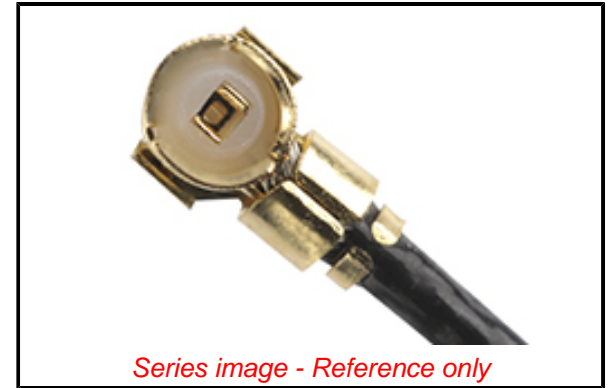

PLEASE CHECK WWW.MOLEX.COM FOR LATEST PART INFORMATION

Part Number: [0731160077](#)
Status: **Active**
Overview: RF Connectors and Microwave Products
Description: MCRF-to-Pigtail, 0.81mm Cable Diameter, Length 304.8mm, H18, 50 Ohms, One Piece Per Bag

Documents:

[Drawing (PDF)](#) [RoHS Certificate of Compliance (PDF)](#)

General

Product Family	Cable Assemblies
Series	73116
Assembly Configuration	Single Ended Connector
Connector to Connector	MCRF-to-Pigtail
Overview	RF Connectors and Microwave Products
Product Name	MCRF, RF
Type	RF Cable Assembly
UPC	884982813649

Physical

Cable Length	304.80mm (1.0')
Circuits (Loaded)	0
Gender	Plug-Pigtail
Material - Metal	Phosphor Bronze
Material - Plating Mating	Gold
Material - Resin	Polyester
Number of Rows	1
Packaging Type	Bag
Single Ended	Yes
Wire/Cable Type	Coaxial

Electrical

Impedance	50Ω

Material Info

Reference - Drawing Numbers

Sales Drawing	SD-73116-007

EU ELV

Not Reviewed

EU RoHS

Not Reviewed

REACH SVHC

Not Reviewed

Halogen-Free

Status

Not Reviewed

For more information, please visit [Contact US](#)

China ROHS

Not Reviewed

ELV

Not Reviewed

RoHS Phthalates

Not Reviewed

Search Parts in this Series

[73116 Series](#)

Mates With

[734120110 MCRF, 50 Ohm, Receptacle](#)