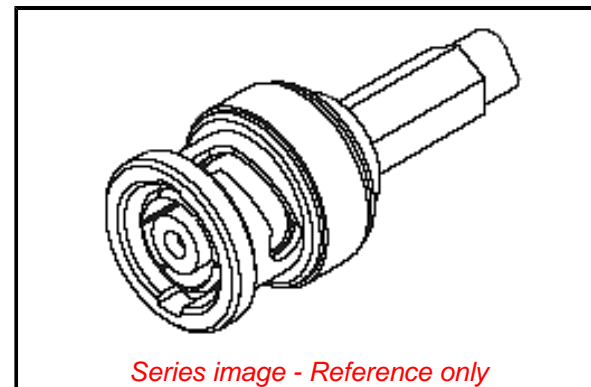

PLEASE CHECK WWW.MOLEX.COM FOR LATEST PART INFORMATION

Part Number: [0731711930](#)
Status: **Active**
Overview: [BNC Miniature RF Connectors and Cable Assemblies](#)
Description: 50 Ohms, BNC Plug, Straight, Reverse Polarity, for RG-141, RG-303 and RG-58 Cable

Documents:

[Drawing (PDF)](#) [RoHS Certificate of Compliance (PDF)](#)

General

Product Family	RF/Coax Connectors
Series	73171
Overview	BNC Miniature RF Connectors and Cable Assemblies
Product Name	BNC
Style	Cable
Type	Miniature
UPC	822350417549
Wire/Cable Type	RG-141, RG-303, RG-58

Physical

Gender	Plug
Keying to Mating Part	Yes
Net Weight	9.000/g
Orientation	Straight
PCB Mounting	N/A
Packaging Type	Bag
Panel Mount	No
Panel Mount Method	N/A
Reverse Polar	Yes

Electrical

Frequency	4 GHz
Impedance	50Ω
Power / Voltage	VOLTAGE: 500 Vrms@Sea Level

Material Info

Reference - Drawing Numbers

Sales Drawing	SD-73171-193

EU ELV

Not Reviewed

EU RoHS

Not Reviewed

REACH SVHC

Not Reviewed

Halogen-Free

Status

Not Reviewed

For more information, please visit [Contact US](#)

China ROHS

Not Reviewed

ELV

Not Reviewed

RoHS Phthalates

Not Reviewed

Search Parts in this Series

[73171 Series](#)

PLEASE CHECK WWW.MOLEX.COM FOR LATEST PART INFORMATION