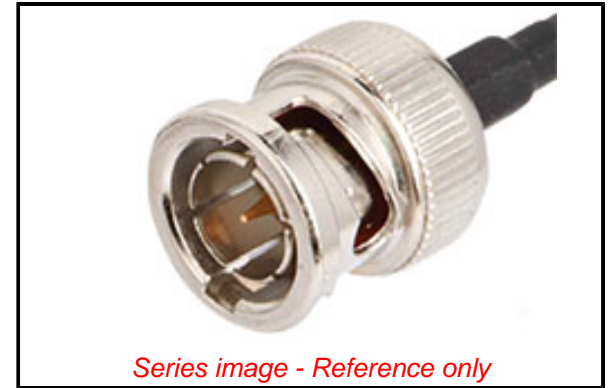

PLEASE CHECK WWW.MOLEX.COM FOR LATEST PART INFORMATION

Part Number: [0731713110](#)
Status: **Active**
Overview: [BNC Miniature RF Connectors and Cable Assemblies](#)
Description: 50 Ohms, BNC Straight Plug For RG-316, Bag

Documents:

[Drawing (PDF)](#) [RoHS Certificate of Compliance (PDF)](#)

General

Product Family	RF/Coax Connectors
Series	73171
Overview	BNC Miniature RF Connectors and Cable Assemblies
Product Name	BNC
Style	Cable
Type	Miniature
UPC	800756688510
Wire/Cable Type	RG-316

Physical

Gender	Plug
Keying to Mating Part	None
Orientation	Straight
PCB Mounting	N/A
Packaging Type	Bag
Panel Mount	No
Panel Mount Method	N/A
Reverse Polar	No

Electrical

Frequency	4 GHz
Impedance	50Ω
Power / Voltage	VOLTAGE: 500 Vrms@Sea Level

Material Info

Reference - Drawing Numbers

Sales Drawing	SD-73171-311

EU ELV

Not Reviewed

EU RoHS

Not Reviewed

REACH SVHC

Not Reviewed

Halogen-Free

Status

Not Reviewed

For more information, please visit [Contact US](#)

China ROHS

Not Reviewed

ELV

Not Reviewed

RoHS Phthalates

Not Reviewed

Search Parts in this Series

[73171 Series](#)