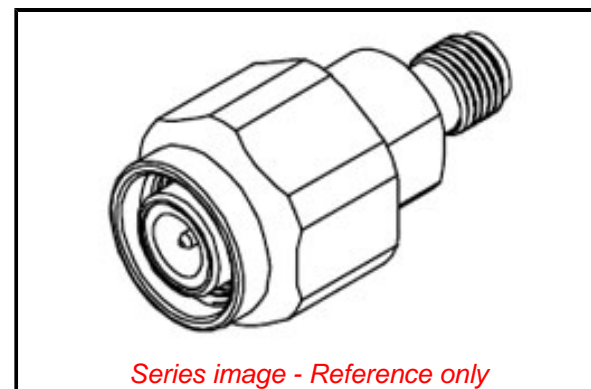

PLEASE CHECK WWW.MOLEX.COM FOR LATEST PART INFORMATION

Part Number: [0733860103](#)
Status: **Active**
Overview: RF/Microwave Adapters
Description: 50 Ohms, TNC Plug-to-SMA Jack Adapter, Tray

Documents:

[Drawing (PDF)](#) [RoHS Certificate of Compliance (PDF)](#)

General

Product Family	RF/Coax Connectors
Series	73386
Overview	RF/Microwave Adapters
Product Name	Adapter, SMA, TNC
Style	Adapter, Between-Series Adapter
Type	Miniature
UPC	822350947381
Wire/Cable Type	N/A

Physical

Gender	Jack/Plug
Keying to Mating Part	None
Net Weight	25.000/g
Orientation	Straight
PCB Mounting	N/A
Packaging Type	Tray
Panel Mount	No
Panel Mount Method	N/A
Reverse Polar	No

Electrical

Frequency	11 GHz
Impedance	50Ω
Power / Voltage	See Specification

Solder Process Data

Lead-freeProcess Capability	N/A

Material Info

Reference - Drawing Numbers

Sales Drawing	SD-73386-010-001

EU ELV

Not Relevant

EU RoHS

Compliant with Exemption 6(c)

REACH SVHC

Contained Per -
D(2020)9139-DC (19
Jan 2021)

Lead

Halogen-Free

Status

Low-Halogen

For more information, please visit [Contact US](#)

China ROHS

ELV

RoHS Phthalates

China RoHS

50 Image

Not Relevant

Not Contained

Search Parts in this Series

[73386 Series](#)