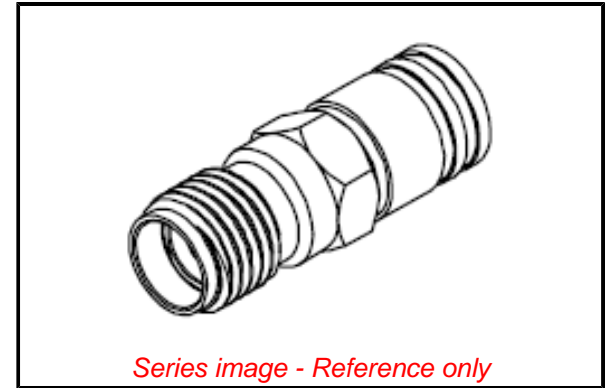

PLEASE CHECK WWW.MOLEX.COM FOR LATEST PART INFORMATION

Part Number: [0733860224](#)
Status: **Active**
Overview: [RF/Microwave Adapters](#)
Description: 50 Ohms, SMB Plug-to-SMA Jack Adapter, One Piece Per Bag

Documents:

3D Model	3D Model (PDF)
Drawing (PDF)	RoHS Certificate of Compliance (PDF)

General

Product Family	RF/Coax Connectors
Series	73386
Overview	RF/Microwave Adapters
Product Name	Adapter, SMA, SMB
Style	Adapter, Between-Series Adapter
Type	Subminiature
UPC	884982708464
Wire/Cable Type	N/A

Physical

Gender	Jack/Plug
Keying to Mating Part	None
Net Weight	3.021/g
Orientation	Straight
PCB Mounting	N/A
Packaging Type	Bag
Panel Mount	No
Panel Mount Method	N/A
Reverse Polar	No

Electrical

Frequency	4 GHz
Impedance	50Ω
Power / Voltage	See Specification

Material Info

Reference - Drawing Numbers

Sales Drawing	SD-73386-022-000

Series image - Reference only

EU ELV

Not Relevant

EU RoHS

Compliant with Exemption 6(c)

REACH SVHC

Contained Per -
D(2020)9139-DC (19
Jan 2021)

Lead

Halogen-Free

Status

Low-Halogen

For more information, please visit [Contact US](#)

China ROHS

ELV

RoHS Phthalates

China RoHS

50 Image

Not Relevant

Not Contained

Search Parts in this Series

[73386 Series](#)