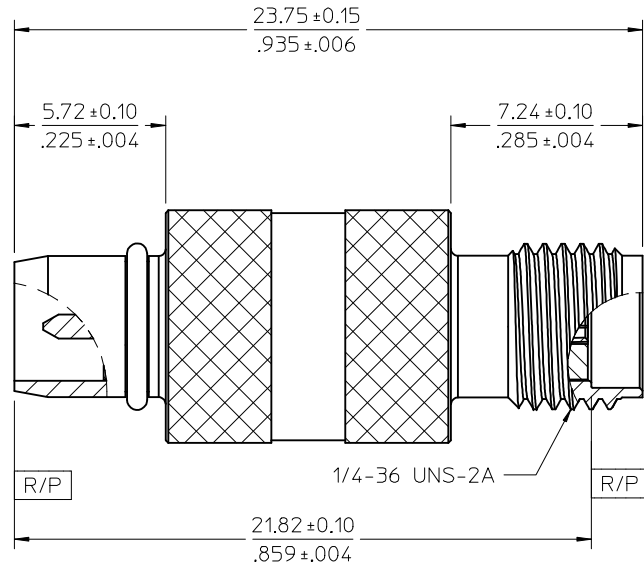

MATERIALS AND FINISHES

BODY BRASS  
PLATED GOLD

CENTER CONTACT BERYLLIUM COPPER  
PLATED GOLD

INSULATOR TEFLON

O-RING SILICONE RUBBER

73386-5260	TRAY
PART NO.	PACKAGING

MIL-STD-348A, FIG. 321.1	INTERFACE BMA
MIL-STD-348A, FIG. 310.2	INTERFACE SMA
SPECIFICATION	DESCRIPTION

CHG:NEW RELEASE PER PDR1411784	EC NO: URF2015-0304	DRW:RYEH	CHKD: 2014/11/26	APPR:YCHENG	2014/12/24
REV	DESCRIPTION	QUALITY SYMBOLS			
A		▽=0			
		▽=0			
		▽=0			

GENERAL TOLERANCES (UNLESS SPECIFIED)	
mm	INCH
4 PLACES ± .005	± .0004
3 PLACES ± .005	± .0004
2 PLACES ± .005	± .0004
1 PLACE ± .005	± .0004
0 PLACE ± .005	± .0004
ANGULAR ± 2 °	
DRAFT WHERE APPLICABLE MUST REMAIN WITHIN DIMENSIONS	

DIMENSION STYLE	
MM/IN	
DRAWN BY	DATE
RYEH	2014/11/24
CHECKED BY	DATE
KERRIE	2014/11/24
APPROVED BY	DATE
YCHENG	2014/12/24
MATERIAL NO.	
SEE TABLE	
SIZE	C

SCALE	DESIGN UNITS	THIRD ANGLE PROJECTION
7:1	METRIC	☉
TITLE		
BSA BMA PLUG TO SMA JACK		
IN-LINE 50 OHMS		
BSA-BMAP/SMAJ		
<b>molex</b>		
DOCUMENT NO.	SHEET NO.	
SD-73386-526	1 OF 1	
THIS DRAWING CONTAINS INFORMATION THAT IS PROPRIETARY TO MOLEX INCORPORATED AND SHOULD NOT BE USED WITHOUT WRITTEN PERMISSION		