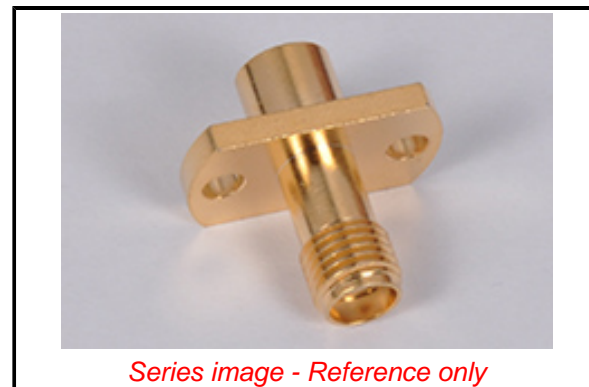

**PLEASE CHECK WWW.MOLEX.COM FOR LATEST PART INFORMATION**

**Part Number:** [0733865280](#)  
**Status:** **Active**  
**Overview:** SMP-MAX / SMP-MAX Evolution RF Connectors  
**Description:** 50 Ohms, SMA Jack-to-SMP-MAX Plug Slide-on Adapter, Straight, 2-Hole Flange, Tray

**Physical**

Gender	Jack/Plug
Keying to Mating Part	None
Net Weight	4.900/g
Orientation	Straight
PCB Mounting	N/A
Packaging Type	Tray
Panel Mount	Yes
Panel Mount Method	Flange

**Electrical**

Frequency	10 GHz
Impedance	50Ω
Power / Voltage	See Specification

**Material Info**

**Reference - Drawing Numbers**

Sales Drawing	SD-73386-528-001
---------------	------------------

*Series image - Reference only*

**EU ELV**

**Not Relevant**

**EU RoHS**

**Compliant with Exemption 6(c)**