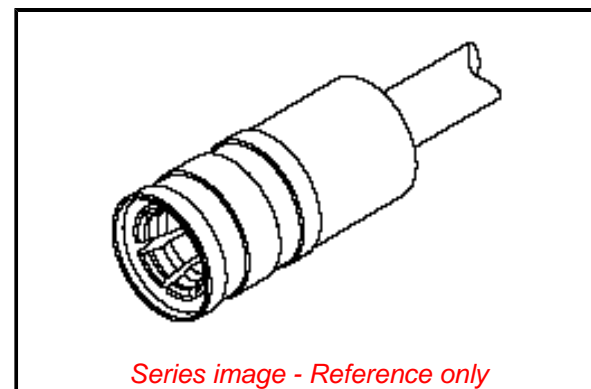

Physical

Gender	Plug
Keying to Mating Part	None
Net Weight	1.845/g
Orientation	Straight
PCB Mounting	N/A
Packaging Type	Tray
Panel Mount	No
Panel Mount Method	N/A
Reverse Polar	No

Electrical

Frequency	4 GHz
Impedance	50Ω
Power / Voltage	VOLTAGE: 335 Vrms@Sea Level

Solder Process Data

Lead-freeProcess Capability	N/A
-----------------------------	-----

Material Info

Reference - Drawing Numbers

Sales Drawing	SD-73404-071-001
---------------	------------------

EU ELV

Not Relevant