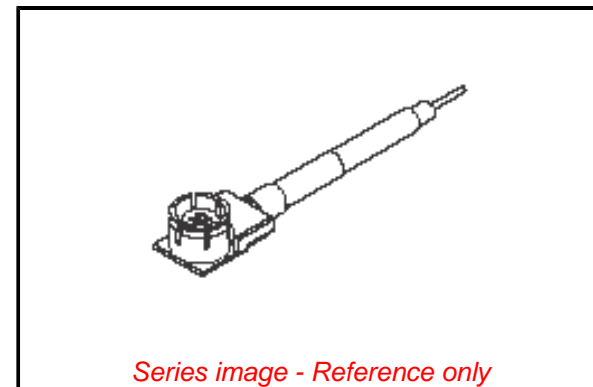

PLEASE CHECK WWW.MOLEX.COM FOR LATEST PART INFORMATION

Part Number: [0734120251](#)
Status: **Active**
Overview: RF Connectors and Microwave Products
Description: MCRF-to-Pigtail, 1.13mm Cable Diameter, Length 162.00mm, 50 Ohms

Documents:

[Drawing (PDF)](#) [RoHS Certificate of Compliance (PDF)](#)

General

Product Family	Cable Assemblies
Series	73412
Assembly Configuration	Single Ended Connector
Connector to Connector	MCRF-to-Pigtail
Overview	RF Connectors and Microwave Products
Product Name	MCRF, RF
Type	RF Cable Assembly
UPC	822348139415

Physical

Cable Length	162.00mm
Circuits (Loaded)	0
Gender	Plug-Pigtail
Material - Metal	Phosphor Bronze
Material - Plating Mating	Gold
Material - Resin	Polyester
Net Weight	0.560/g
Number of Rows	1
Packaging Type	Bag
Single Ended	Yes
Wire/Cable Type	Coaxial

Electrical

Impedance	50Ω

Material Info

Reference - Drawing Numbers

Sales Drawing	SD-73412-025

Series image - Reference only

EU ELV

Not Relevant

EU RoHS

Compliant with Exemption 6(c)

REACH SVHC

Contained Per - ED/71/2019 (16 July 2019)
lead

Halogen-Free

Status

Low-Halogen

For more information, please visit [Contact US](#)

China ROHS	50 Image
ELV	Not Relevant
RoHS Phthalates	Not Contained

China RoHS

Search Parts in this Series

[73412 Series](#)