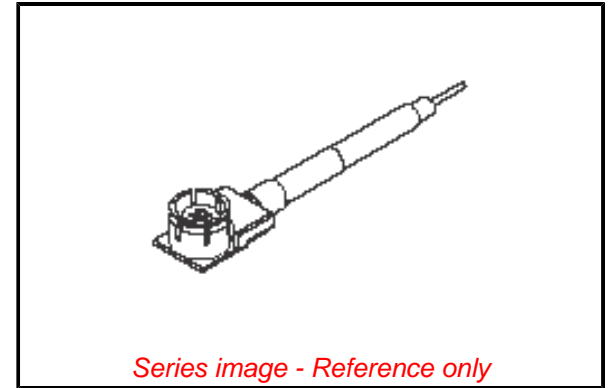

PLEASE CHECK WWW.MOLEX.COM FOR LATEST PART INFORMATION

Part Number: [0734120253](#)
Status: **Active**
Overview: RF Connectors and Microwave Products
Description: MCRF-to-Pigtail, 1.13mm Cable Diameter, Length 50.80mm, 50 Ohms

Documents:

[Drawing (PDF)](#) [RoHS Certificate of Compliance (PDF)](#)

General

Product Family	Cable Assemblies
Series	73412
Assembly Configuration	Single Ended Connector
Connector to Connector	MCRF-to-Pigtail
Overview	RF Connectors and Microwave Products
Product Name	MCRF, RF
Type	RF Cable Assembly
UPC	822348279777

Physical

Cable Length	50.80mm
Circuits (Loaded)	0
Gender	Plug-Pigtail
Material - Metal	Phosphor Bronze
Material - Plating Mating	Gold
Material - Resin	Polyester
Number of Rows	1
Packaging Type	Bag
Single Ended	Yes
Wire/Cable Type	Coaxial

Electrical

Impedance	50Ω

Material Info

Reference - Drawing Numbers

Sales Drawing	SD-73412-025-001

EU ELV

Not Relevant

EU RoHS

Compliant

REACH SVHC

Not Contained Per -
D(2021)4569-DC (8
July 2021)

Halogen-Free

Status

Low-Halogen

For more information, please visit [Contact US](#)

China ROHS

ELV

RoHS Phthalates

China RoHS

Green Image

Not Relevant

Not Contained

Search Parts in this Series

[73412 Series](#)