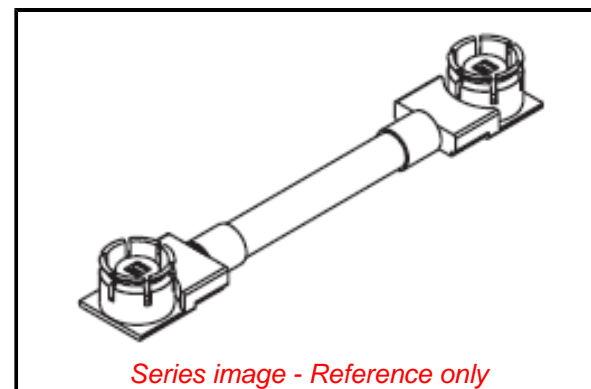

PLEASE CHECK WWW.MOLEX.COM FOR LATEST PART INFORMATION

Part Number: [0734120500](#)
Status: **Active**
Overview: [RF/Microwave Products](#)
Description: MCRF-to-MCRF, 1.32mm Cable Diameter, Length 42.00mm, 50 Ohms

Documents:

[Drawing (PDF)](#) [RoHS Certificate of Compliance (PDF)](#)

General

Product Family	Cable Assemblies
Series	73412
Assembly Configuration	Dual Ended Connectors
Connector to Connector	MCRF-to-MCRF
Overview	RF/Microwave Products
Product Name	MCRF, RF
UPC	822348683079

Physical

Cable Length	42.00mm
Circuits (Loaded)	0
Gender	Plug/Plug
Material - Metal	Phosphor Bronze
Material - Plating Mating	Gold
Net Weight	0.290/g
Number of Rows	1
Packaging Type	Bag
Single Ended	No
Wire/Cable Type	Coaxial

Electrical

Impedance	50Ω

Solder Process Data

Lead-freeProcess Capability	N/A

Material Info

Reference - Drawing Numbers

Sales Drawing	SD-73118-025-001, SD-73412-050-001

Series image - Reference only

EU ELV

Not Relevant

EU RoHS

Compliant

REACH SVHC

Not Contained Per -
ED/71/2019 (16 July
2019)

Halogen-Free

Status

Low-Halogen

For more information, please visit [Contact US](#)

China ROHS

ELV

RoHS Phthalates

China RoHS

Green Image

Not Relevant

Not Contained

Search Parts in this Series

[73412 Series](#)