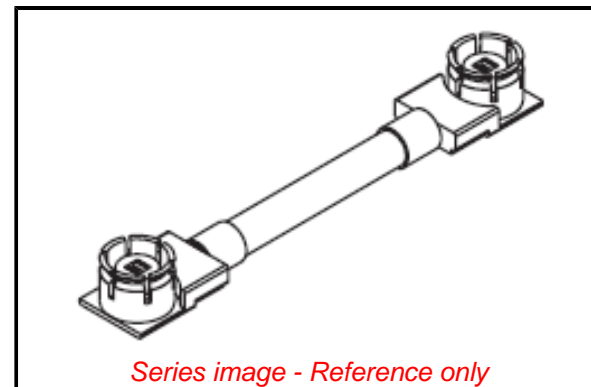

PLEASE CHECK WWW.MOLEX.COM FOR LATEST PART INFORMATION

Part Number: [0734120502](#)
Status: **Active**
Overview: RF Connectors and Microwave Products
Description: MCRF-to-MCRF, 1.32mm Cable Diameter, Length 110.00mm, 50 Ohms

Documents:

[Drawing (PDF)](#) [RoHS Certificate of Compliance (PDF)](#)

General

Product Family	Cable Assemblies
Series	73412
Assembly Configuration	Dual Ended Connectors
Connector to Connector	MCRF-to-MCRF
Overview	RF Connectors and Microwave Products
Product Name	MCRF, RF
Type	RF Cable Assembly
UPC	822348683109

Physical

Cable Length	110.00mm
Circuits (Loaded)	0
Gender	Plug/Plug
Material - Metal	Phosphor Bronze
Material - Plating Mating	Gold
Net Weight	0.530/g
Number of Rows	1
Packaging Type	Bag
Single Ended	No
Wire/Cable Type	Coaxial

Electrical

Impedance	50Ω

Solder Process Data

Lead-freeProcess Capability	N/A

Material Info

Reference - Drawing Numbers

Sales Drawing	SD-73118-025-001, SD-73412-050-001

EU ELV

Not Relevant

EU RoHS

Compliant

REACH SVHC

Not Contained Per -
D(2020)9139-DC (19
Jan 2021)

Halogen-Free

Status

Low-Halogen

For more information, please visit [Contact US](#)

China ROHS

ELV

RoHS Phthalates

China RoHS

Green Image

Not Relevant

Not Contained

Search Parts in this Series

[73412 Series](#)

PLEASE CHECK WWW.MOLEX.COM FOR LATEST PART INFORMATION