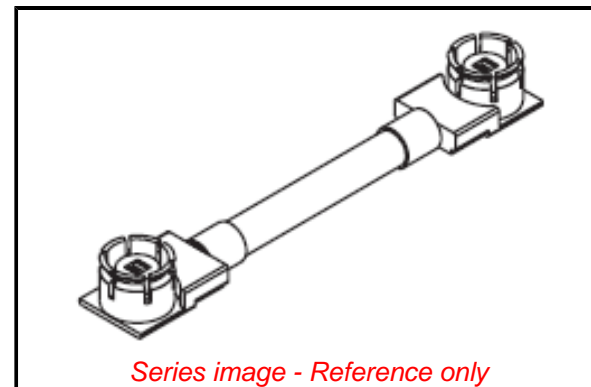

PLEASE CHECK WWW.MOLEX.COM FOR LATEST PART INFORMATION

Part Number: [0734120504](#)
Status: **Active**
Overview: RF Connectors and Microwave Products
Description: MCRF-to-MCRF, 1.32mm Cable Diameter, Length 162.00mm, 50 Ohms

Documents:

[Drawing (PDF)](#) [RoHS Certificate of Compliance (PDF)](#)

General

Product Family	Cable Assemblies
Series	73412
Assembly Configuration	Dual Ended Connectors
Connector to Connector	MCRF-to-MCRF
Overview	RF Connectors and Microwave Products
Product Name	MCRF, RF
Type	RF Cable Assembly
UPC	822348820078

Physical

Cable Length	162.00mm
Circuits (Loaded)	0
Gender	Plug/Plug
Material - Metal	Phosphor Bronze
Material - Plating Mating	Gold
Net Weight	0.790/g
Number of Rows	1
Packaging Type	Bag
Single Ended	No
Wire/Cable Type	Coaxial

Electrical

Impedance	50Ω

Solder Process Data

Lead-freeProcess Capability	N/A

Material Info

Reference - Drawing Numbers

Sales Drawing	SD-73118-025-001, SD-73412-050-001

Series image - Reference only

EU ELV

Not Relevant

EU RoHS

Compliant

REACH SVHC

Not Contained Per -
D(2021)4569-DC (8
July 2021)

Halogen-Free

Status

Low-Halogen

For more information, please visit [Contact US](#)

China ROHS

ELV

RoHS Phthalates

China RoHS

Green Image

Not Relevant

Not Contained

Search Parts in this Series

[73412 Series](#)