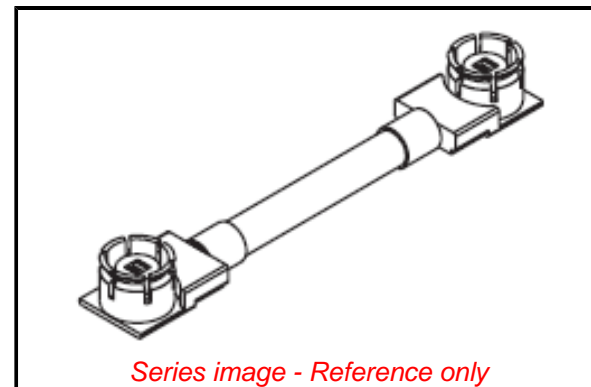

PLEASE CHECK WWW.MOLEX.COM FOR LATEST PART INFORMATION

Part Number: [0734120508](#)
Status: **Active**
Overview: RF Connectors and Microwave Products
Description: MCRF-to-MCRF, 1.32mm Cable Diameter, Length 55.00mm, 50 Ohms

Documents:

[Drawing (PDF)](#) [RoHS Certificate of Compliance (PDF)](#)

General

Product Family	Cable Assemblies
Series	73419
Assembly Configuration	Dual Ended Connectors
Connector to Connector	MCRF-to-MCRF
Overview	RF Connectors and Microwave Products
Product Name	MCRF, RF
Type	RF Cable Assembly
UPC	822350569415

Physical

Cable Length	50.00mm
Circuits (Loaded)	0
Gender	Plug/Plug
Material - Metal	Phosphor Bronze
Material - Plating Mating	Gold
Net Weight	0.280/g
Packaging Type	Bag
Single Ended	No
Wire/Cable Type	Coaxial

Electrical

Impedance	50Ω

Solder Process Data

Lead-freeProcess Capability	N/A

Material Info

Reference - Drawing Numbers

Sales Drawing	SD-73118-025-001, SD-73412-050-001

EU ELV

Not Relevant

EU RoHS

Compliant

REACH SVHC

Not Contained Per -
D(2021)4569-DC (8
July 2021)

Halogen-Free

Status

Low-Halogen

For more information, please visit [Contact US](#)

China ROHS

ELV

RoHS Phthalates

China RoHS

Green Image

Not Relevant

Not Contained

Search Parts in this Series

[73419 Series](#)