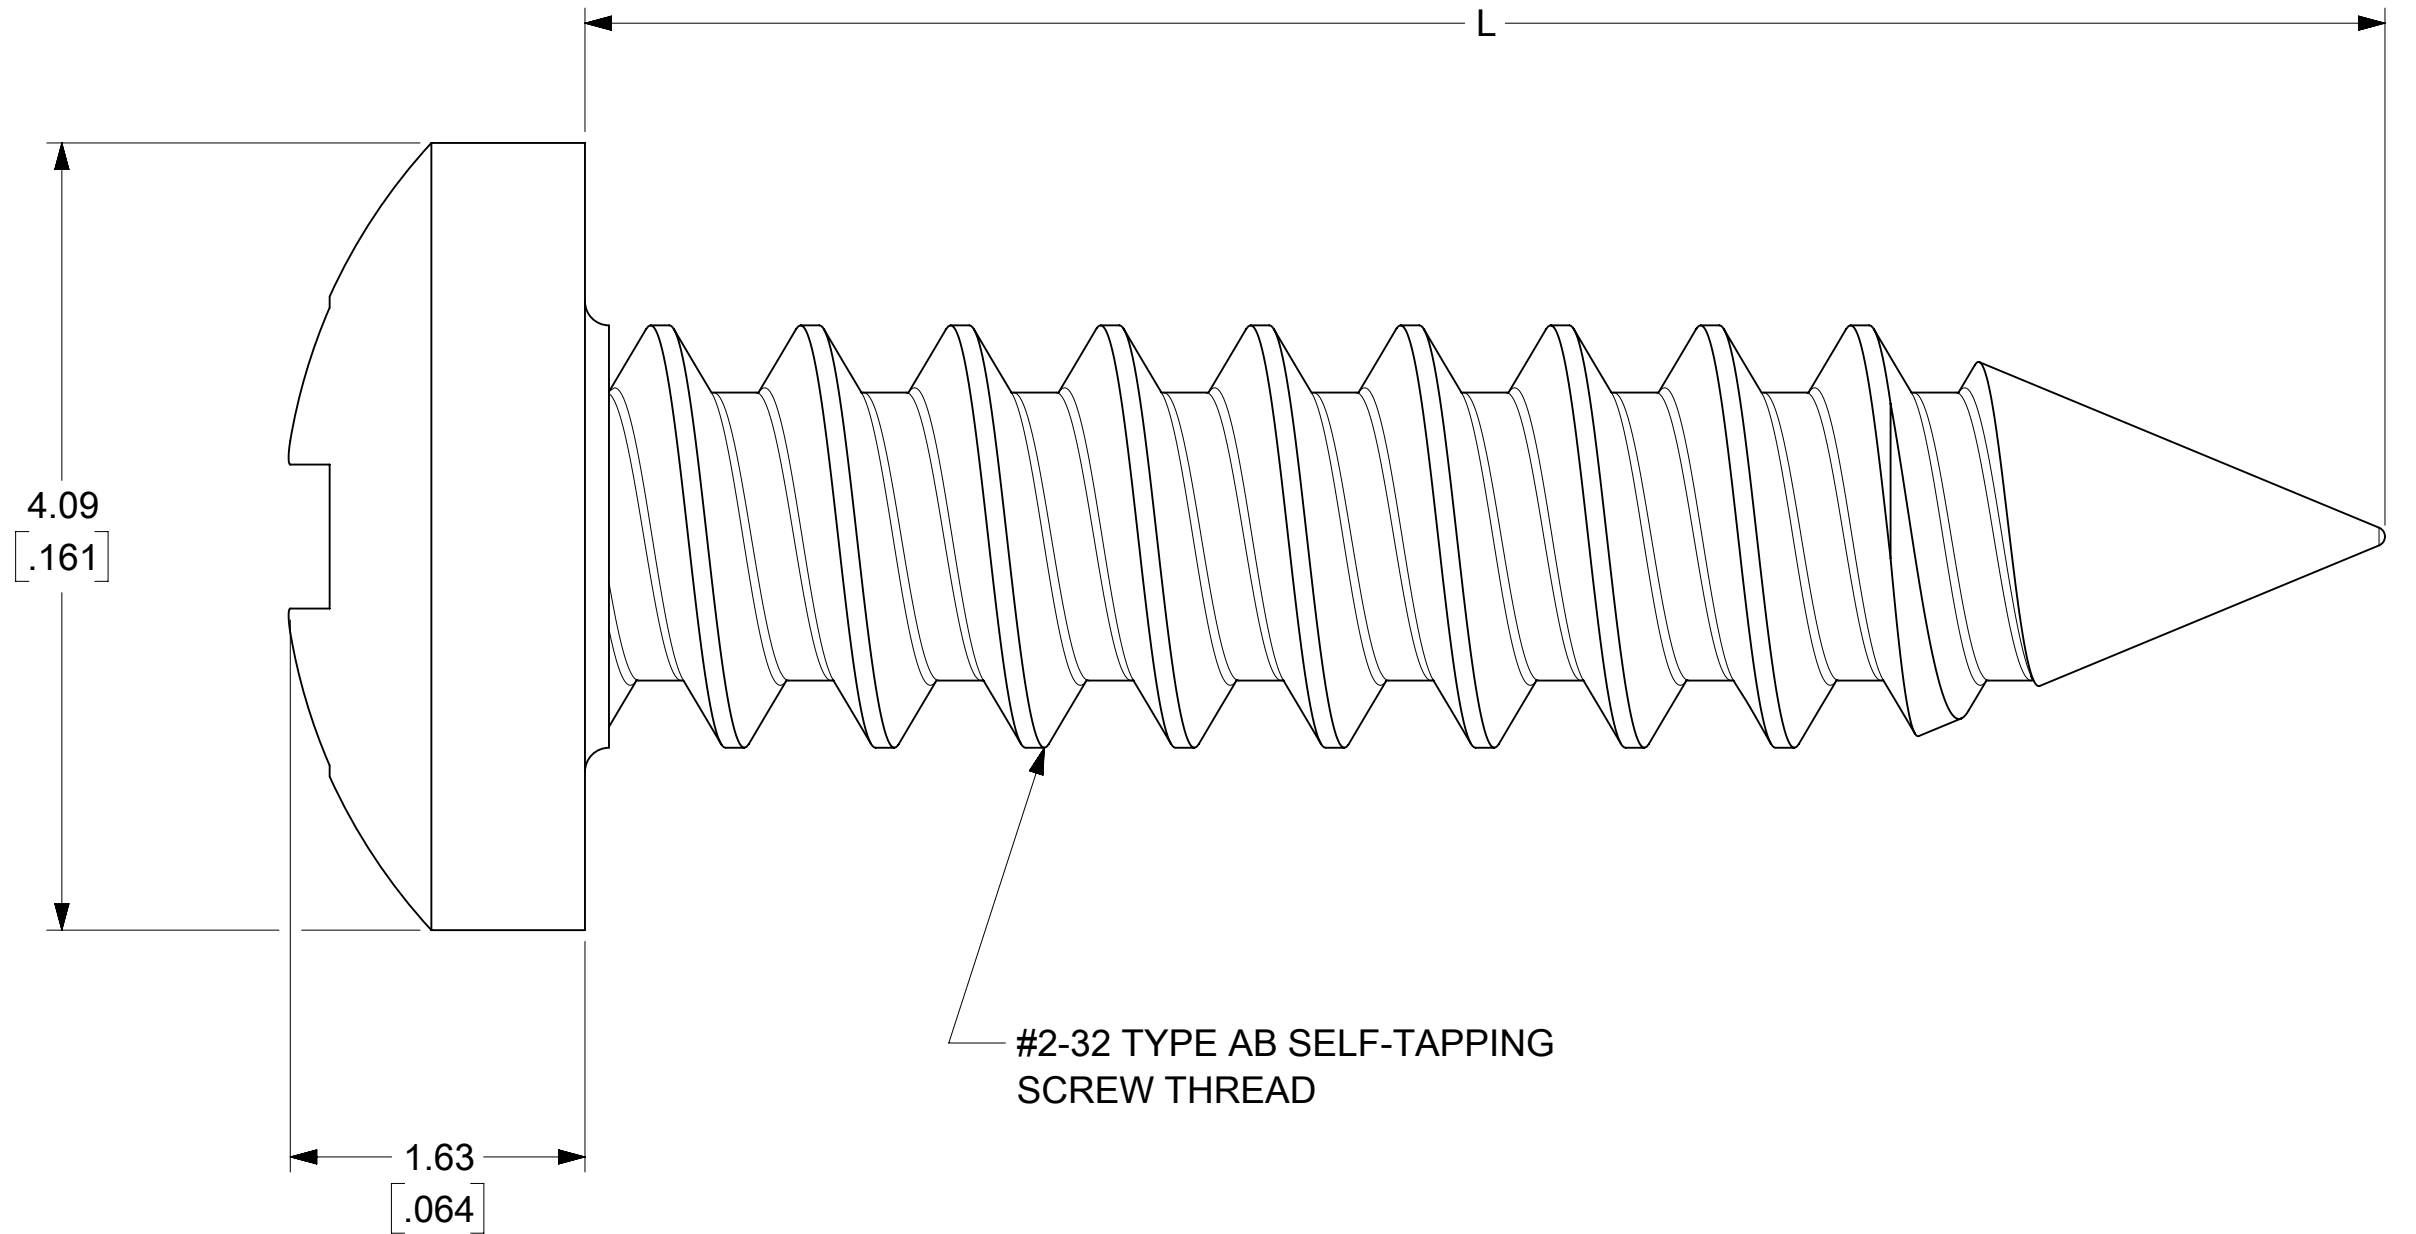

PART NUMBER	DIM L (INCH)	DIM L (mm)
73726-0000	.375±.015	9.50±0.38
73726-0005	.300+.015/-0.030	7.62+0.38/-0.76
73726-0015	.250±.030	6.35±0.76

CROSS-RECESSED PAN HEAD

NOTES:
1. MATERIAL: STAINLESS STEEL, PASSIVATED.

THIS DRAWING CONTAINS INFORMATION THAT IS PROPRIETARY TO MOLEX ELECTRONIC TECHNOLOGIES, LLC AND SHOULD NOT BE USED WITHOUT WRITTEN PERMISSION

DIMENSION UNITS	SCALE	CURRENT REV DESC: RESUME DIM L TOLERANCE +0.38/-0.76 FOR PN73726-0005 IN TABLE TO MEET MOLEX GENERAL REQUIREMENT		molex		
mm	NTS					
GENERAL TOLERANCES (UNLESS SPECIFIED)				SELF-TAPPING MOUNTING SCREW		
ANGULAR TOL	± 0.5°	EC NO: 682987		PRODUCT CUSTOMER DRAWING		
4 PLACES	±	DRWN: YOGEEB	2021/10/27	DOCUMENT NUMBER		
3 PLACES	±	CHK'D: CWANG25	2021/10/27			
2 PLACES	± 0.13	APPR: SHONG	2021/11/11	SD-73726-002		DOC TYPE
1 PLACE	± 0.25	INITIAL REVISION:		PSD	DOC PART	REVISION
0 PLACES	±	DRWN: MWOLFE	2012/03/09	001	B2	
DRAFT WHERE APPLICABLE MUST REMAIN WITHIN DIMENSIONS		APPR: SMILLER	2012/03/12	MATERIAL NUMBER		SHEET NUMBER
		THIRD ANGLE PROJECTION	DRAWING	CUSTOMER		
			C-SIZE	GENERAL MARKET		1 OF 1
			SERIES			
			73726			