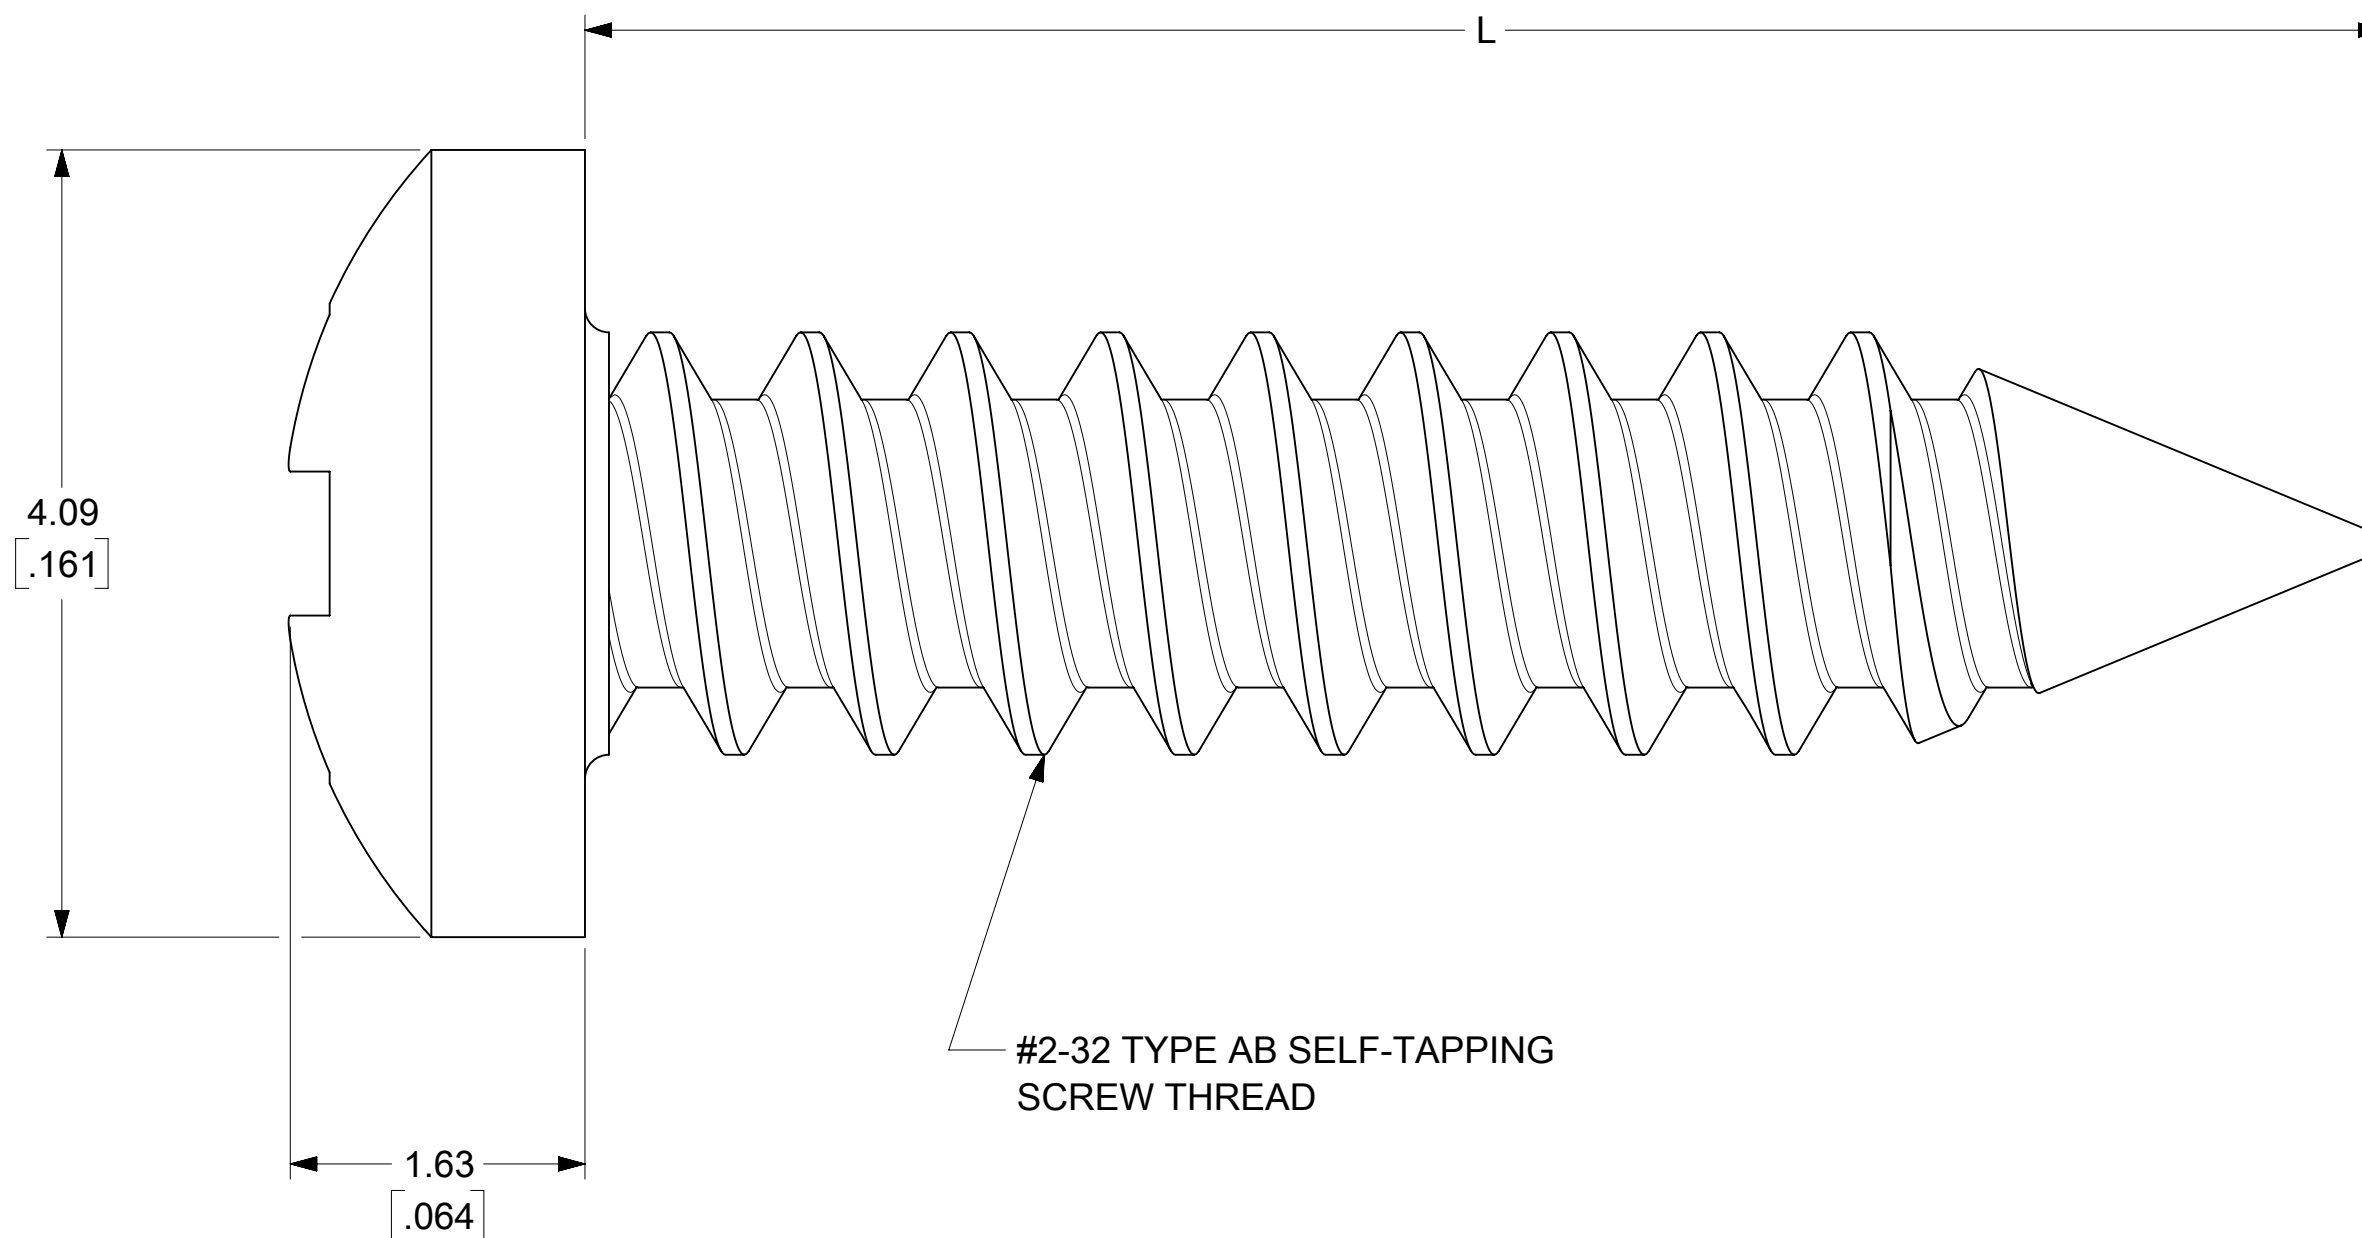

PART NUMBER	DIM L (INCH)	DIM L (mm)
73726-0000	.375±.015	9.50±0.38
73726-0005	.300+.015/-0.030	7.62+0.38/-0.76
73726-0015	.250±.030	6.35±0.76

CROSS-RECESSED
PAN HEAD

#2-32 TYPE AB SELF-TAPPING
SCREW THREAD

NOTES:
1. MATERIAL: STAINLESS STEEL, PASSIVATED.

THIS DRAWING CONTAINS INFORMATION THAT IS PROPRIETARY TO MOLEX ELECTRONIC TECHNOLOGIES, LLC AND SHOULD NOT BE USED WITHOUT WRITTEN PERMISSION

DIMENSION UNITS	SCALE	CURRENT REV DESC: RESUME DIM L TOLERANCE +0.38/-0.76 FOR PN73726-0005 IN TABLE TO MEET MOLEX GENERAL REQUIREMENT		molex		
mm	NTS					
GENERAL TOLERANCES (UNLESS SPECIFIED)				SELF-TAPPING MOUNTING SCREW		
ANGULAR TOL	± 0.5°	EC NO: 682987		PRODUCT CUSTOMER DRAWING		
4 PLACES	±	DRWN: YOGEEB	2021/10/27	DOCUMENT NUMBER SD-73726-002		
3 PLACES	±	CHK'D: CWANG25	2021/10/27			
2 PLACES	± 0.13	APPR: SHONG	2021/11/11	DOC TYPE	DOC PART	REVISION
1 PLACE	± 0.25	INITIAL REVISION:		PSD	001	B2
0 PLACES	±	DRWN: MWOLFE	2012/03/09	MATERIAL NUMBER		SHEET NUMBER
DRAFT WHERE APPLICABLE MUST REMAIN WITHIN DIMENSIONS		APPR: SMILLER	2012/03/12	SEE TABLE	GENERAL MARKET	1 OF 1
		THIRD ANGLE PROJECTION	DRAWING	SERIES		
			C-SIZE	73726		