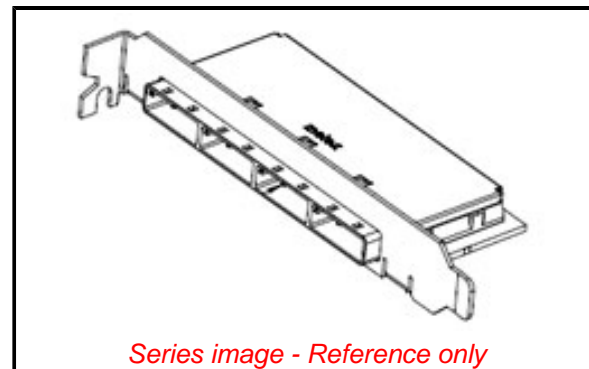

PLEASE CHECK WWW.MOLEX.COM FOR LATEST PART INFORMATION

Part Number: **0745480105**
Status: **Active**
Overview: iPass Connector System
Description: External iPass Mini Multi-Lane SAS Guide Frame for PCI/PCIe Add-In Cards, 1-by-4 Port Size, 1° Cage Angle, Port Keying 4

Documents:

3D Model	3D Model (PDF)
Drawing (PDF)	RoHS Certificate of Compliance (PDF)

General

Product Family	EMI Cages
Series	<u>74548</u>
Application	Module-to-Board
Comments	Port Keying 4
Component Type	Guide Frame
Overview	<u>iPass Connector System</u>
Product Name	Mini-SAS
UPC	822350204675

Physical

EMI Panel / Bezel Mount	Behind the Bezel
Light Pipes per Port	0
Material - Metal	Zinc Die Cast
Net Weight	36.700/g
Orientation	Horizontal
Packaging Type	Tray
Port Configuration	1x4
Rear Legs	0
Termination Interface: Style	N/A
Thermal Height	N/A
Thermal Solutions	Closed Top

Material Info

Reference - Drawing Numbers

Sales Drawing	745480100-ASY

EU ELV

Not Relevant

EU RoHS

Compliant

REACH SVHC

Not Contained Per -
D(2021)4569-DC (8
July 2021)

Halogen-Free

Status

Low-Halogen

For more information, please visit [Contact US](#)

China ROHS

ELV

RoHS Phthalates

China RoHS

Green Image

Not Relevant

Not Contained

Search Parts in this Series

74548 Series

Mates With

74547 iPass Cable Assembly

Use With

75586 Receptacle