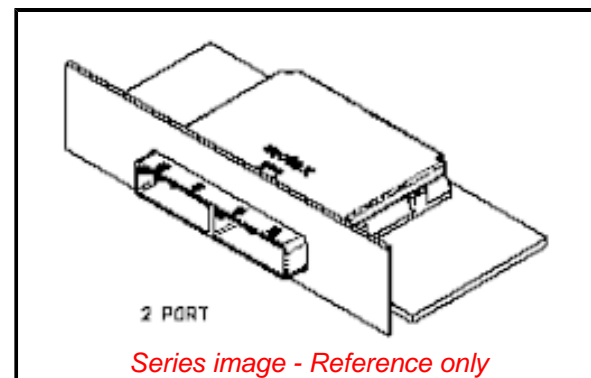

PLEASE CHECK WWW.MOLEX.COM FOR LATEST PART INFORMATION

Part Number: **0745480208**
Status: **Active**
Overview: [iPass Connector System](#)
Description: External iPass Mini Multi-Lane SAS Guide Frame for Standard Host Boards, 1-by-2 Port Size, Port Keying 4

Documents:

[3D Model](#) [Packaging Specification PK-74548-012 (PDF)](#)
[Drawing (PDF)](#) [RoHS Certificate of Compliance (PDF)](#)
[3D Model (PDF)](#)

General

Product Family	EMI Cages
Series	74548
Application	Module-to-Board
Comments	Port Keying 4
Component Type	Guide Frame
Overview	iPass Connector System
Product Name	Mini-SAS
UPC	822350125772

Physical

EMI Panel / Bezel Mount	Behind the Bezel
Light Pipes per Port	0
Material - Metal	Zinc Die Cast
Net Weight	20.800/g
Orientation	Horizontal
Packaging Type	Tray
Port Configuration	1x2
Rear Legs	0
Termination Interface: Style	N/A
Thermal Height	N/A
Thermal Solutions	Closed Top

Material Info

Reference - Drawing Numbers

Packaging Specification	PK-74548-012
Sales Drawing	SD-74548-200

EU ELV

Compliant

EU RoHS

Compliant

REACH SVHC

Not Contained Per
-ED/88/2018 (15
January 2019)

Halogen-Free

Status

Low-Halogen

For more information, please visit [Contact US](#)

China ROHS

ELV

RoHS Phthalates

China RoHS

Green Image

Compliant

Not Contained

Search Parts in this Series

[74548](#) Series

Mates With

[74547](#) iPass Cable Assembly

Use With

[75586](#) Receptacle