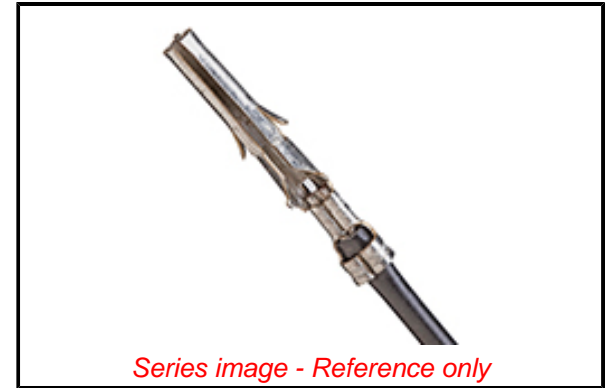

PLEASE CHECK WWW.MOLEX.COM FOR LATEST PART INFORMATION

Part Number: [0797582027](#)
Status: **Active**
Overview: Off-the-Shelf Pre-Crimped Leads
Description: Pre-Crimped Lead .062" Female-to-.062" Female, Tin (Sn) Plating, 150.00mm Length, 22 AWG, Black

Documents:

[Drawing (PDF)](#)

[Datasheet (PDF)](#)

[RoHS Certificate of Compliance (PDF)](#)

General

Product Family	Cable Assemblies
Series	79758
Assembly Configuration	Pre-crimped Lead Only
Connector to Connector	.062" Crimp Terminals
Overview	<u>Off-the-Shelf Pre-Crimped Leads</u>
Product Name	Standard .062"
UPC	889056822749

Physical

Cable Length	150.00mm
Circuits (Loaded)	1
Color - Resin	Black
Gender	Female-Female
Material - Metal	Brass
Material - Plating Mating	Tin
Material - Plating Termination	Tin
Net Weight	1.567/g
Packaging Type	Bag
Single Ended	No
Termination Interface: Style	Crimp or Compression
Wire Size AWG	22
Wire/Cable Type	UL 1061

Material Info

Reference - Drawing Numbers

Sales Drawing	2012341213-000

EU ELV

Not Relevant

EU RoHS

Compliant

REACH SVHC

Not Contained Per -
D(2021)4569-DC (8
July 2021)

Halogen-Free

Status

Not Low-Halogen

For more information, please visit [Contact US](#)

China ROHS

ELV

RoHS Phthalates

China RoHS

Green Image

Not Relevant

Not Contained

Search Parts in this Series

[79758 Series](#)

Use With

[1625](#) , [2004](#) , [1772](#)

PLEASE CHECK WWW.MOLEX.COM FOR LATEST PART INFORMATION