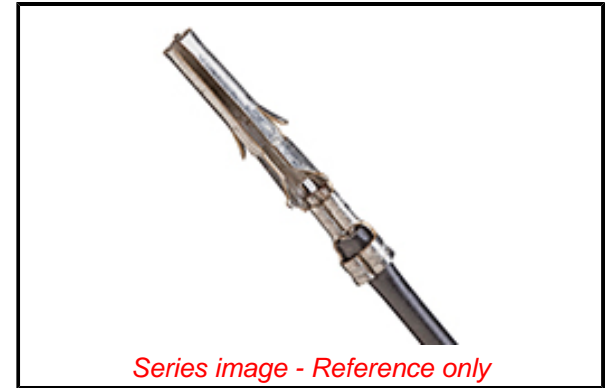

PLEASE CHECK WWW.MOLEX.COM FOR LATEST PART INFORMATION

Part Number: [0797582028](#)
Status: **Active**
Overview: Off-the-Shelf Pre-Crimped Leads
Description: Pre-Crimped Lead .062" Female-to-.062" Female, Tin (Sn) Plating, 300.00mm Length, 22 AWG, Black

Documents:

[Drawing (PDF)](#)

[Datasheet (PDF)](#)

[RoHS Certificate of Compliance (PDF)](#)

General

Product Family	Cable Assemblies
Series	79758
Assembly Configuration	Pre-crimped Lead Only
Connector to Connector	.062" Crimp Terminals
Overview	<u>Off-the-Shelf Pre-Crimped Leads</u>
Product Name	Standard .062"
UPC	889056822732

Physical

Cable Length	300.00mm
Circuits (Loaded)	1
Color - Resin	Black
Gender	Female-Female
Material - Metal	Brass
Material - Plating Mating	Tin
Material - Plating Termination	Tin
Net Weight	2.886/g
Packaging Type	Bag
Single Ended	No
Termination Interface: Style	Crimp or Compression
Wire Size AWG	22
Wire/Cable Type	UL 1061

Material Info

Reference - Drawing Numbers

Sales Drawing	2012341213-000

EU ELV

Not Relevant

EU RoHS

Compliant

REACH SVHC

Not Contained Per -
D(2021)4569-DC (8
July 2021)

Halogen-Free

Status

Not Low-Halogen

For more information, please visit [Contact US](#)

China ROHS

ELV

RoHS Phthalates

China RoHS

Green Image

Not Relevant

Not Contained

Search Parts in this Series

[79758 Series](#)

Use With

[1625](#) , [2004](#) , [1772](#)