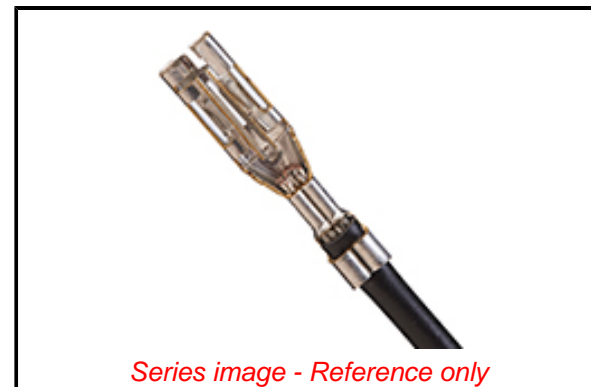

PLEASE CHECK WWW.MOLEX.COM FOR LATEST PART INFORMATION

Part Number: [0797582043](#)
Status: **Active**
Overview: Off-the-Shelf Pre-Crimped Leads
Description: Pre-Crimped Lead Sabre Female-to-Sabre Female, Tin (Sn) Plating, 150.00mm Length, 16 AWG, Black

Documents:

[Drawing (PDF)](#) [RoHS Certificate of Compliance (PDF)](#)
[Datasheet (PDF)](#)

General

Product Family	Cable Assemblies
Series	79758
Assembly Configuration	Pre-crimped Lead Only
Connector to Connector	Sabre Crimp Terminals
Overview	<u>Off-the-Shelf Pre-Crimped Leads</u>
Product Name	Sabre
UPC	889056821032

Physical

Cable Length	150.00mm
Circuits (Loaded)	1
Color - Resin	Black
Gender	Female-Female
Material - Metal	Brass
Material - Plating Mating	Tin
Material - Plating Termination	Tin
Net Weight	4.159/g
Packaging Type	Bag
Single Ended	No
Termination Interface: Style	Crimp or Compression
Wire Size AWG	16
Wire/Cable Type	UL 1061

Material Info

Reference - Drawing Numbers
Sales Drawing 2012341213-000

Series image - Reference only

EU ELV

Not Relevant

EU RoHS

Compliant

REACH SVHC

Not Contained Per -
D(2020)9139-DC (19
Jan 2021)

Halogen-Free

Status

Not Low-Halogen

For more information, please visit [Contact US](#)

China ROHS

ELV

RoHS Phthalates

China RoHS

Green Image

Not Relevant

Not Contained

Search Parts in this Series

[79758 Series](#)

Use With

Receptacle Housings [44441](#)